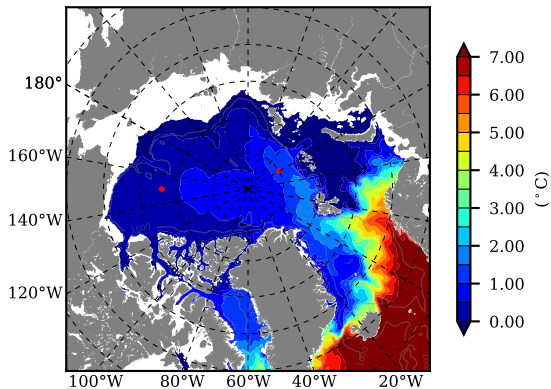

NEMO420 AW Max Temp over 1987

AW Max Temp from PHC 3.0

NEMO420 AW Max Temp depth

AW Max Temp depth from PHC 3.0