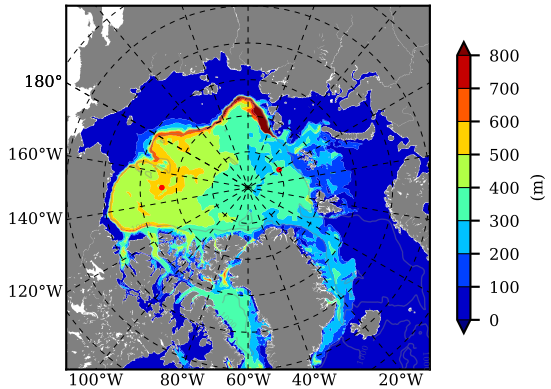

NEMO420 AW Max Temp over 1987

AW Max Temp from PHC 3.0

NEMO420 AW Max Temp depth

AW Max Temp depth from PHC 3.0