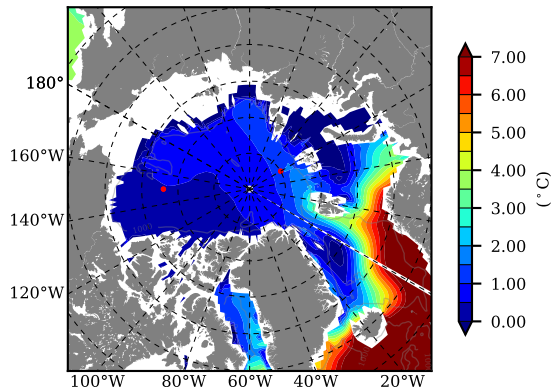

NEMO420 AW Max Temp over 1988

AW Max Temp from PHC 3.0

NEMO420 AW Max Temp depth

AW Max Temp depth from PHC 3.0