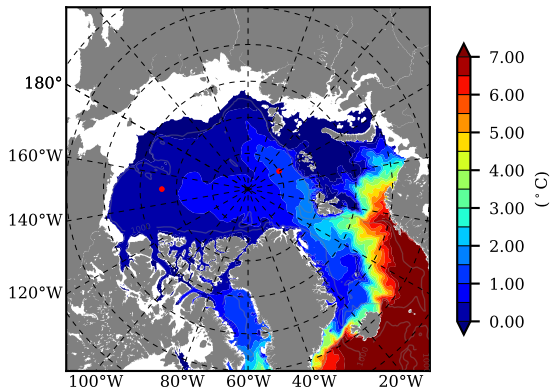

NEMO420 AW Max Temp over 1988

AW Max Temp from PHC 3.0

NEMO420 AW Max Temp depth

AW Max Temp depth from PHC 3.0