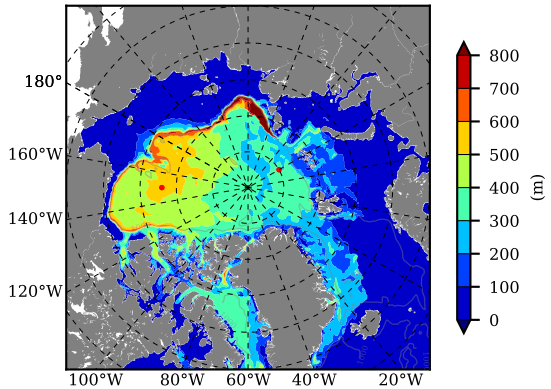

NEMO420 AW Max Temp over 1988

AW Max Temp from PHC 3.0

NEMO420 AW Max Temp depth

AW Max Temp depth from PHC 3.0