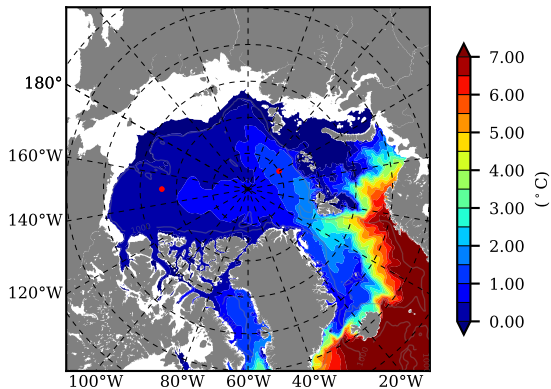

NEMO420 AW Max Temp over 1989

AW Max Temp from PHC 3.0

NEMO420 AW Max Temp depth

AW Max Temp depth from PHC 3.0