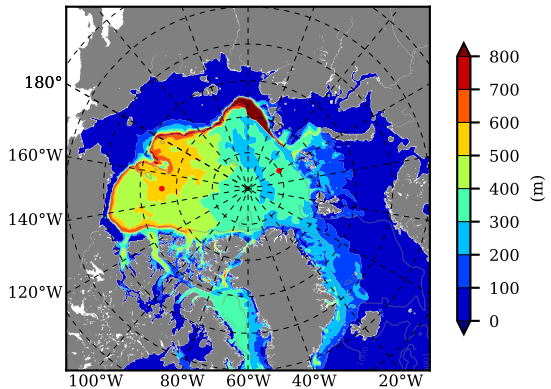

NEMO420 AW Max Temp over 1989

AW Max Temp from PHC 3.0

NEMO420 AW Max Temp depth

AW Max Temp depth from PHC 3.0