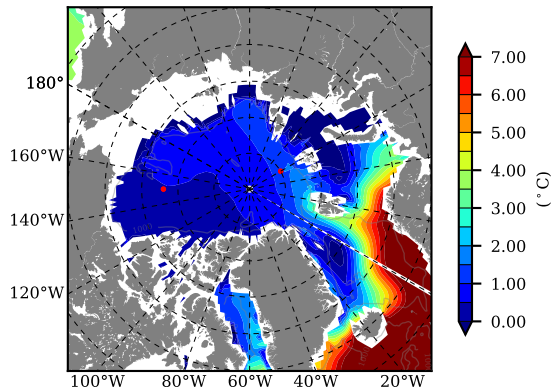

NEMO420 AW Max Temp over 1990

AW Max Temp from PHC 3.0

NEMO420 AW Max Temp depth

AW Max Temp depth from PHC 3.0