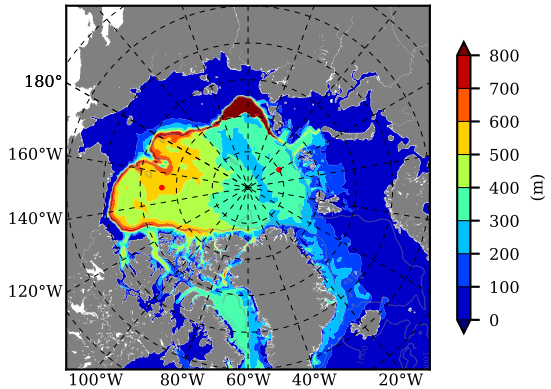

NEMO420 AW Max Temp over 1990

AW Max Temp from PHC 3.0

NEMO420 AW Max Temp depth

AW Max Temp depth from PHC 3.0