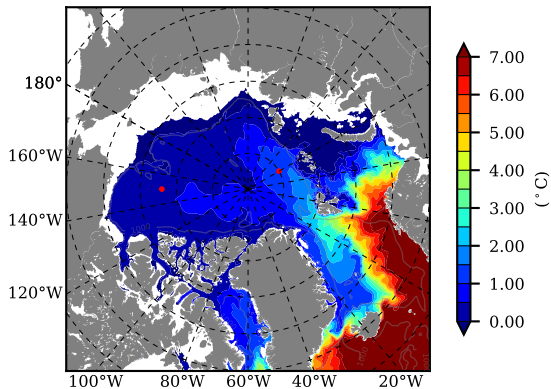

NEMO420 AW Max Temp over 1990

AW Max Temp from PHC 3.0

NEMO420 AW Max Temp depth

AW Max Temp depth from PHC 3.0