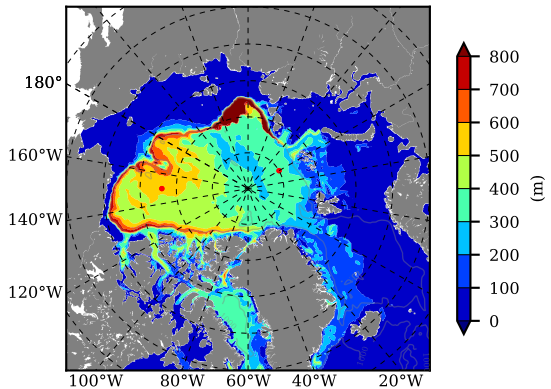

NEMO420 AW Max Temp over
1991

AW Max Temp from
PHC 3.0

NEMO420 AW Max Temp depth

AW Max Temp depth from
PHC 3.0