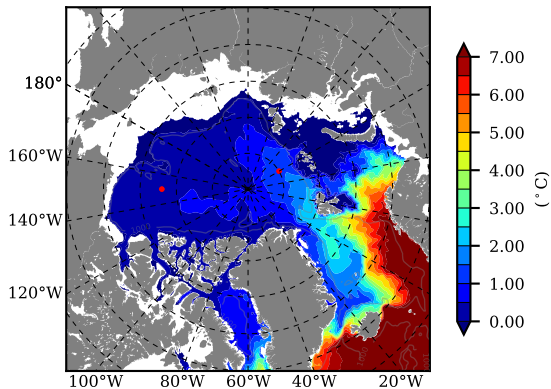

NEMO420 AW Max Temp over
1991

AW Max Temp from
PHC 3.0

NEMO420 AW Max Temp depth

AW Max Temp depth from
PHC 3.0