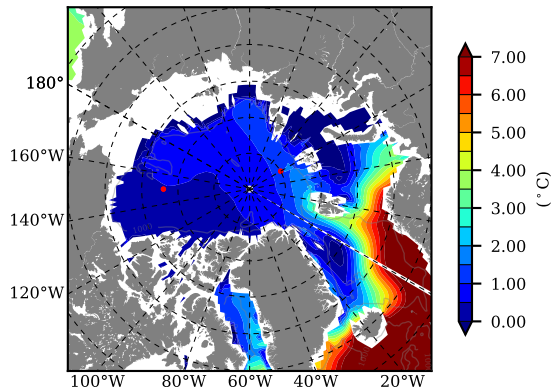

NEMO420 AW Max Temp over
1991

AW Max Temp from
PHC 3.0

NEMO420 AW Max Temp depth

AW Max Temp depth from
PHC 3.0