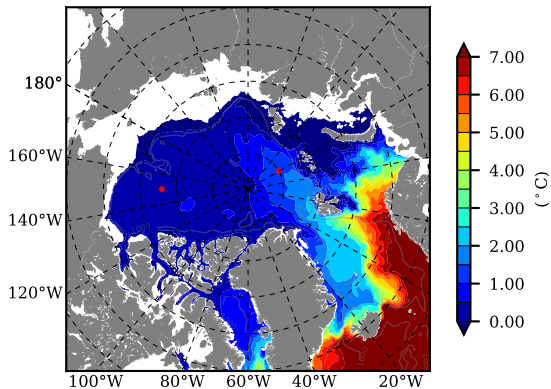

NEMO420 AW Max Temp over
1992

AW Max Temp from
PHC 3.0

NEMO420 AW Max Temp depth

AW Max Temp depth from
PHC 3.0