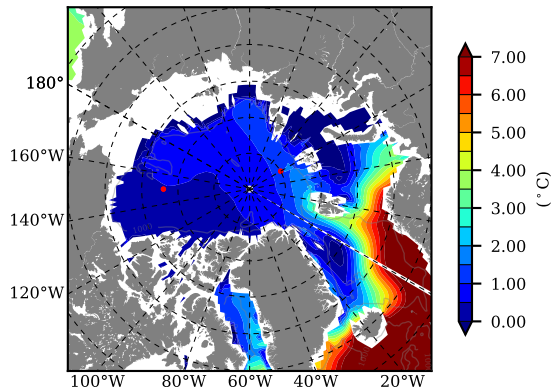

NEMO420 AW Max Temp over
1992

AW Max Temp from
PHC 3.0

NEMO420 AW Max Temp depth

AW Max Temp depth from
PHC 3.0