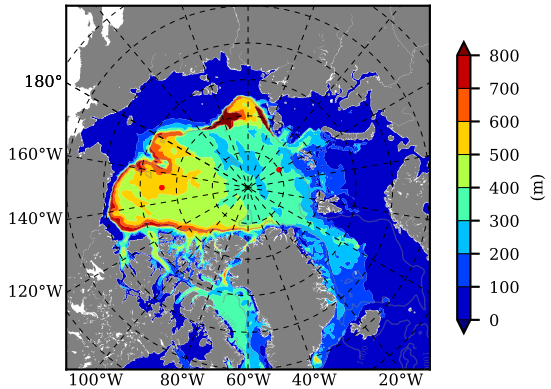

NEMO420 AW Max Temp over
1992

AW Max Temp from
PHC 3.0

NEMO420 AW Max Temp depth

AW Max Temp depth from
PHC 3.0