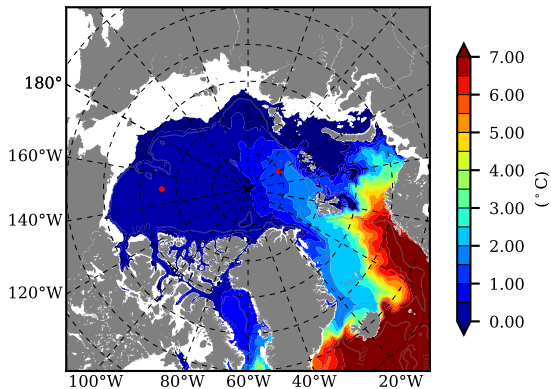

NEMO420 AW Max Temp over 1993

AW Max Temp from PHC 3.0

NEMO420 AW Max Temp depth

AW Max Temp depth from PHC 3.0