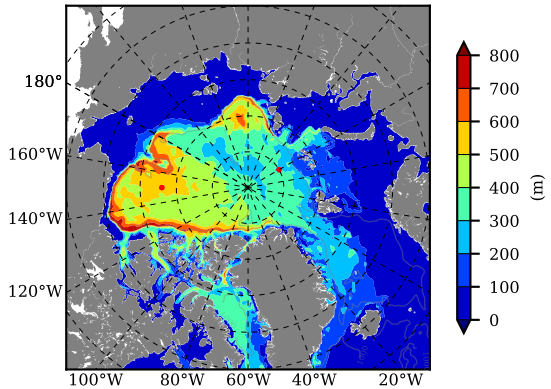

NEMO420 AW Max Temp over 1993

AW Max Temp from PHC 3.0

NEMO420 AW Max Temp depth

AW Max Temp depth from PHC 3.0