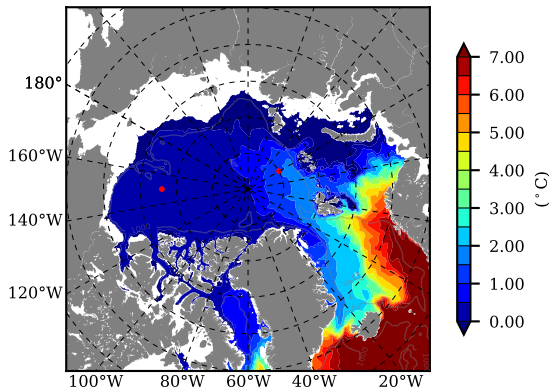

NEMO420 AW Max Temp over  
1994

AW Max Temp from  
PHC 3.0

NEMO420 AW Max Temp depth

AW Max Temp depth from  
PHC 3.0