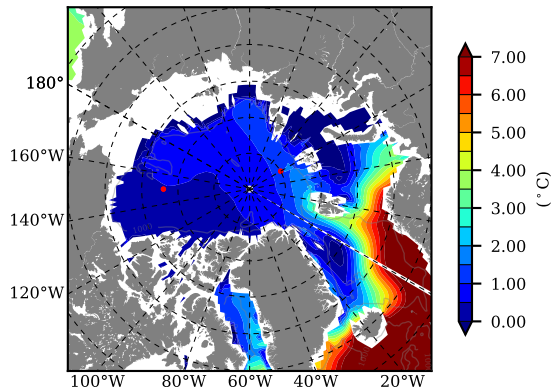

NEMO420 AW Max Temp over  
1994

AW Max Temp from  
PHC 3.0

NEMO420 AW Max Temp depth

AW Max Temp depth from  
PHC 3.0