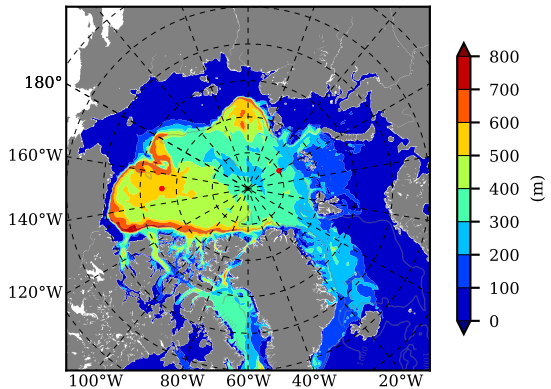

NEMO420 AW Max Temp over  
1994

AW Max Temp from  
PHC 3.0

NEMO420 AW Max Temp depth

AW Max Temp depth from  
PHC 3.0