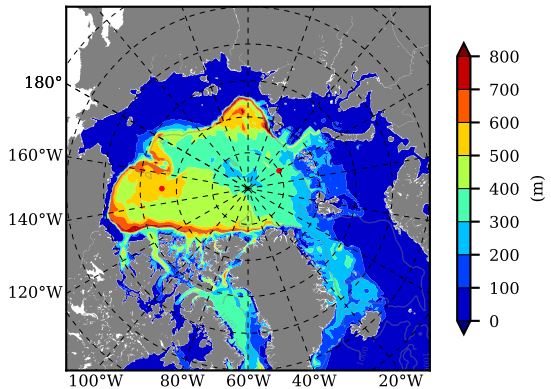

NEMO420 AW Max Temp over  
1995

AW Max Temp from  
PHC 3.0

NEMO420 AW Max Temp depth

AW Max Temp depth from  
PHC 3.0