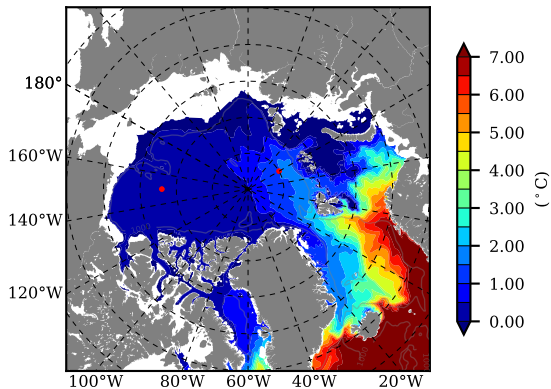

NEMO420 AW Max Temp over  
1995

AW Max Temp from  
PHC 3.0

NEMO420 AW Max Temp depth

AW Max Temp depth from  
PHC 3.0