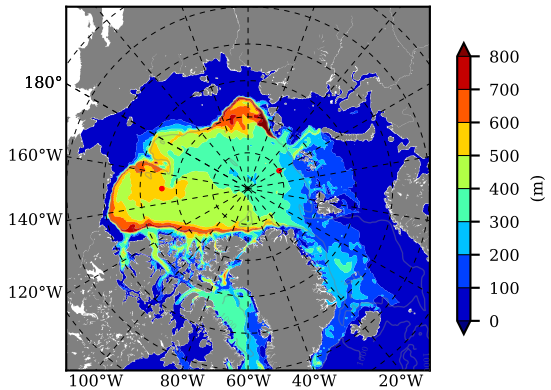

NEMO420 AW Max Temp over 1996

AW Max Temp from PHC 3.0

NEMO420 AW Max Temp depth

AW Max Temp depth from PHC 3.0