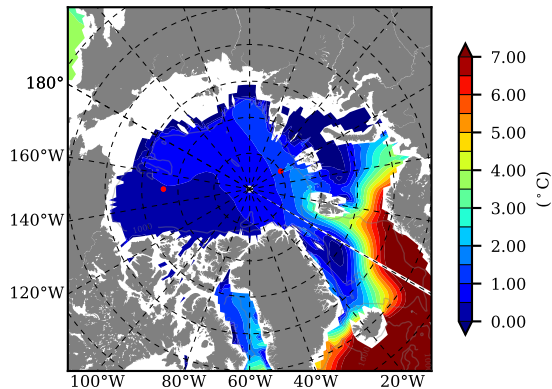

NEMO420 AW Max Temp over 1996

AW Max Temp from PHC 3.0

NEMO420 AW Max Temp depth

AW Max Temp depth from PHC 3.0