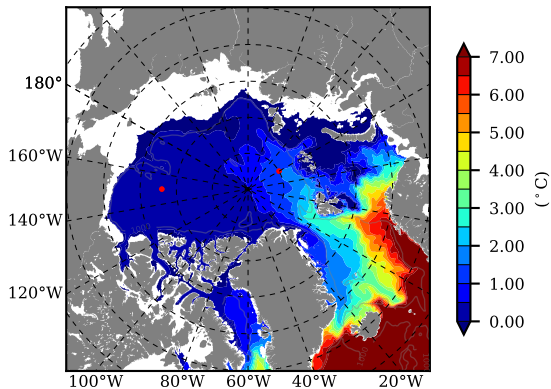

NEMO420 AW Max Temp over 1996

AW Max Temp from PHC 3.0

NEMO420 AW Max Temp depth

AW Max Temp depth from PHC 3.0