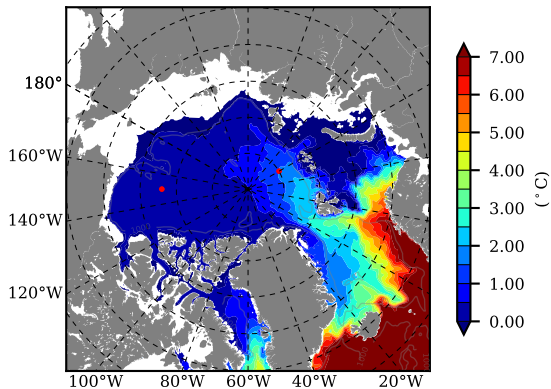

NEMO420 AW Max Temp over
1997

AW Max Temp from
PHC 3.0

NEMO420 AW Max Temp depth

AW Max Temp depth from
PHC 3.0