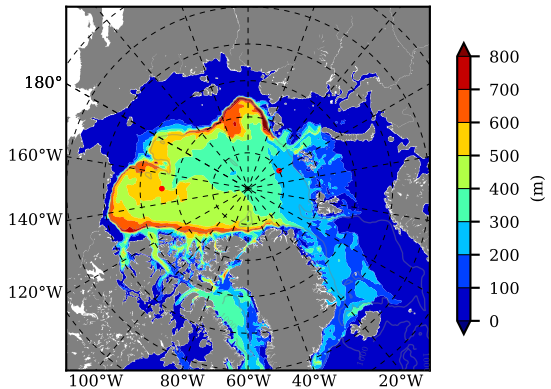

NEMO420 AW Max Temp over
1997

AW Max Temp from
PHC 3.0

NEMO420 AW Max Temp depth

AW Max Temp depth from
PHC 3.0