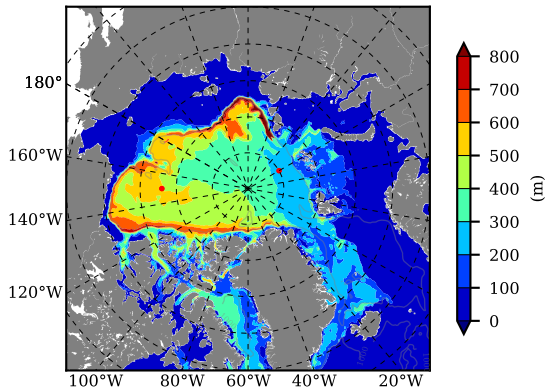

NEMO420 AW Max Temp over 1998

AW Max Temp from PHC 3.0

NEMO420 AW Max Temp depth

AW Max Temp depth from PHC 3.0