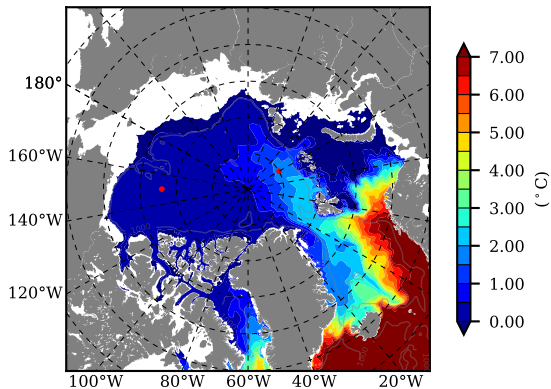

NEMO420 AW Max Temp over 1998

AW Max Temp from PHC 3.0

NEMO420 AW Max Temp depth

AW Max Temp depth from PHC 3.0