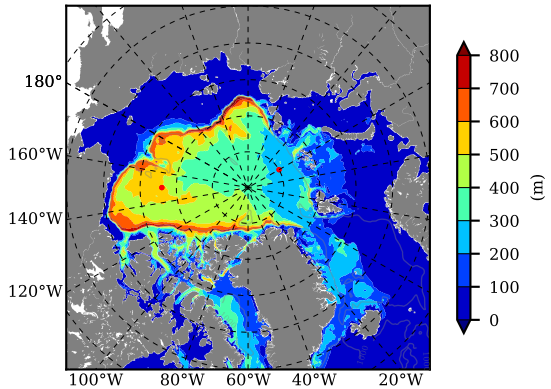

NEMO420 AW Max Temp over 1999

AW Max Temp from PHC 3.0

NEMO420 AW Max Temp depth

AW Max Temp depth from PHC 3.0