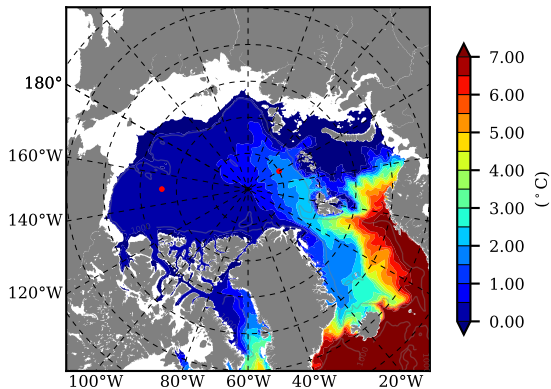

NEMO420 AW Max Temp over 1999

AW Max Temp from PHC 3.0

NEMO420 AW Max Temp depth

AW Max Temp depth from PHC 3.0