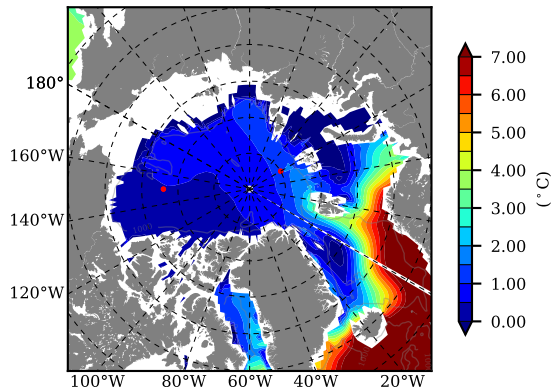

NEMO420 AW Max Temp over 1999

AW Max Temp from PHC 3.0

NEMO420 AW Max Temp depth

AW Max Temp depth from PHC 3.0