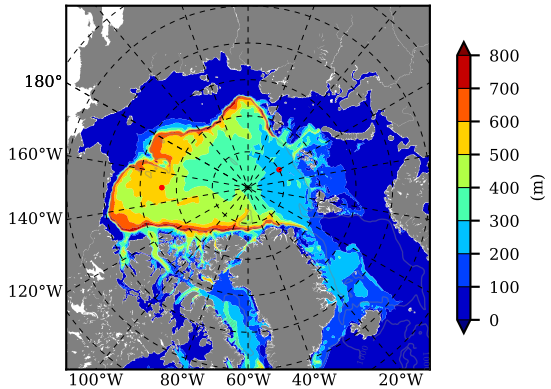

NEMO420 AW Max Temp over
2000

AW Max Temp from
PHC 3.0

NEMO420 AW Max Temp depth

AW Max Temp depth from
PHC 3.0