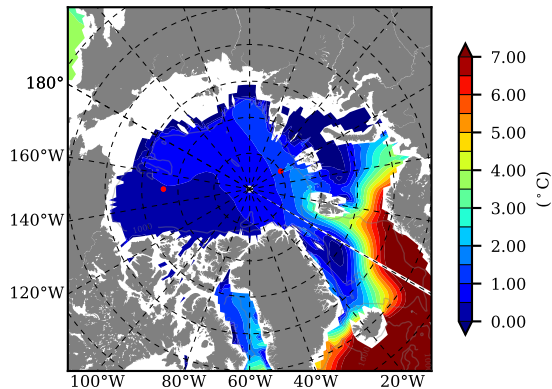

NEMO420 AW Max Temp over
2000

AW Max Temp from
PHC 3.0

NEMO420 AW Max Temp depth

AW Max Temp depth from
PHC 3.0