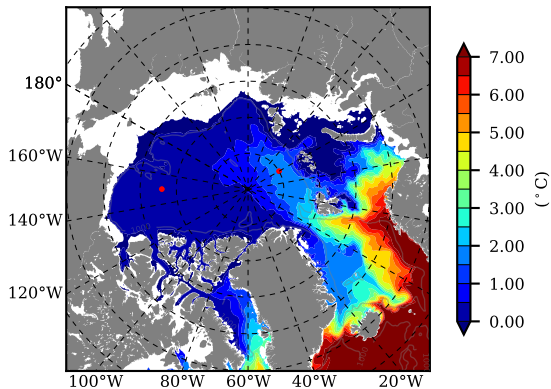

NEMO420 AW Max Temp over
2000

AW Max Temp from
PHC 3.0

NEMO420 AW Max Temp depth

AW Max Temp depth from
PHC 3.0