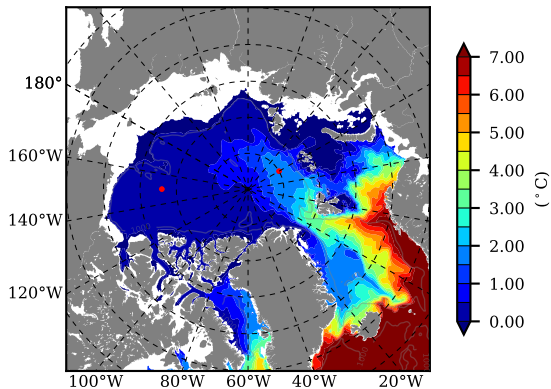

NEMO420 AW Max Temp over 2001

AW Max Temp from PHC 3.0

NEMO420 AW Max Temp depth

AW Max Temp depth from PHC 3.0