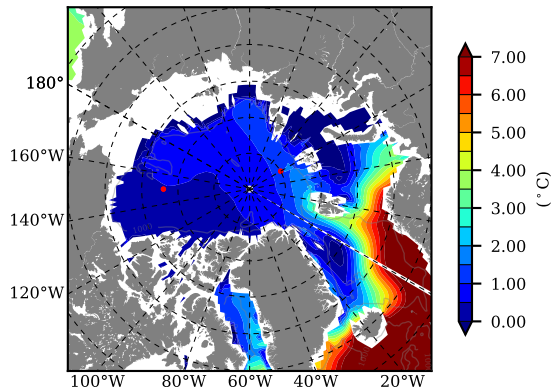

NEMO420 AW Max Temp over 2001

AW Max Temp from PHC 3.0

NEMO420 AW Max Temp depth

AW Max Temp depth from PHC 3.0