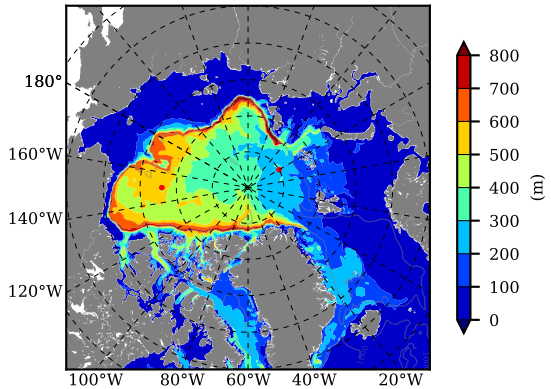

NEMO420 AW Max Temp over 2001

AW Max Temp from PHC 3.0

NEMO420 AW Max Temp depth

AW Max Temp depth from PHC 3.0