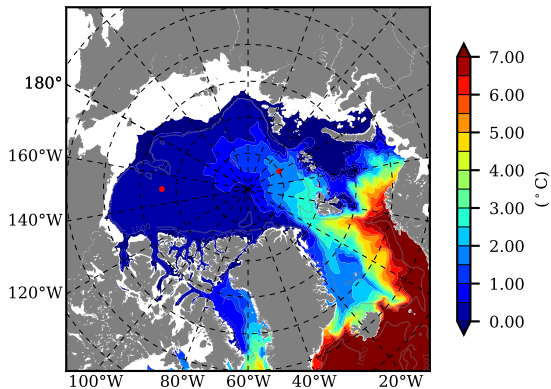

NEMO420 AW Max Temp over
2002

AW Max Temp from
PHC 3.0

NEMO420 AW Max Temp depth

AW Max Temp depth from
PHC 3.0