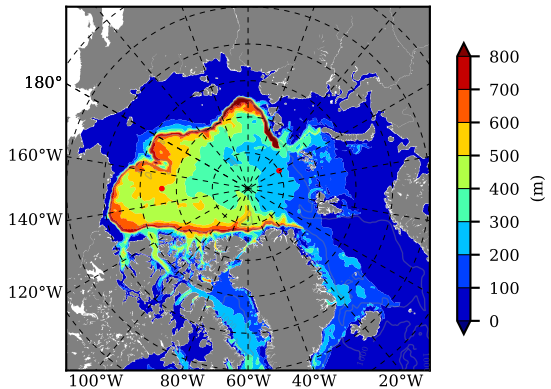

NEMO420 AW Max Temp over
2002

AW Max Temp from
PHC 3.0

NEMO420 AW Max Temp depth

AW Max Temp depth from
PHC 3.0