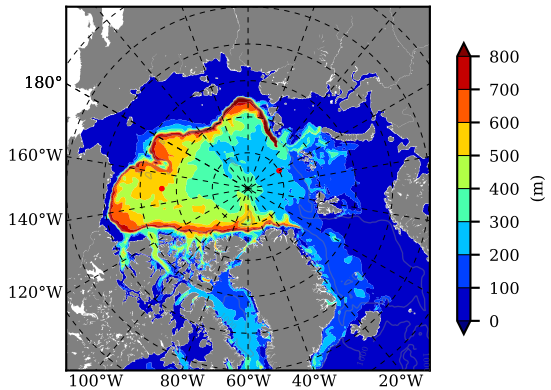

NEMO420 AW Max Temp over
2003

AW Max Temp from
PHC 3.0

NEMO420 AW Max Temp depth

AW Max Temp depth from
PHC 3.0