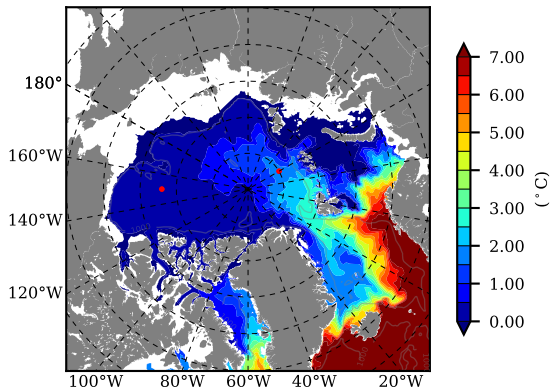

NEMO420 AW Max Temp over
2003

AW Max Temp from
PHC 3.0

NEMO420 AW Max Temp depth

AW Max Temp depth from
PHC 3.0