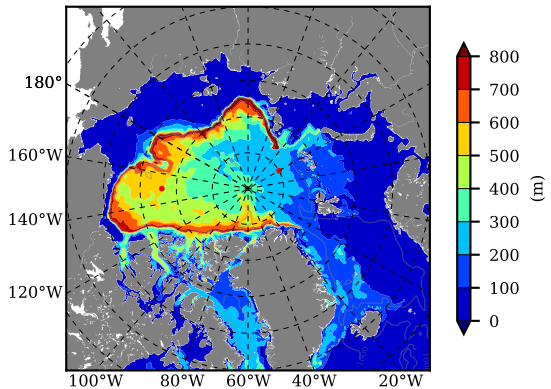

NEMO420 AW Max Temp over
2004

AW Max Temp from
PHC 3.0

NEMO420 AW Max Temp depth

AW Max Temp depth from
PHC 3.0