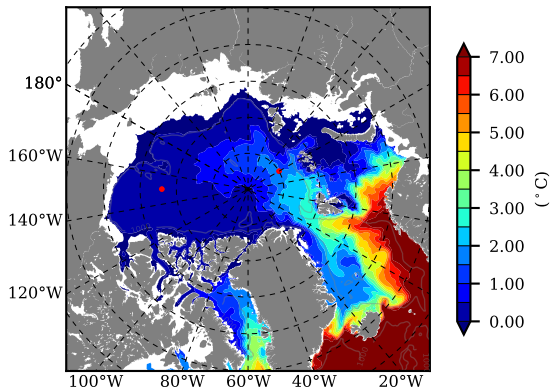

NEMO420 AW Max Temp over
2004

AW Max Temp from
PHC 3.0

NEMO420 AW Max Temp depth

AW Max Temp depth from
PHC 3.0