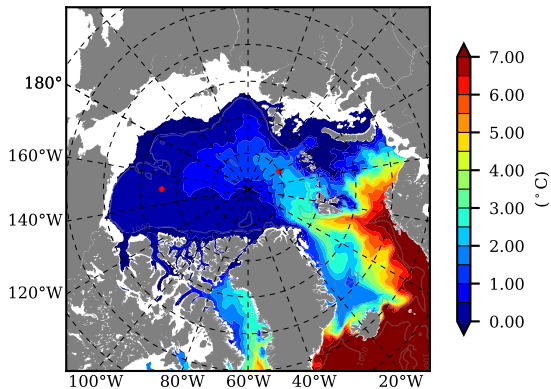

NEMO420 AW Max Temp over
2006

AW Max Temp from
PHC 3.0

NEMO420 AW Max Temp depth

AW Max Temp depth from
PHC 3.0