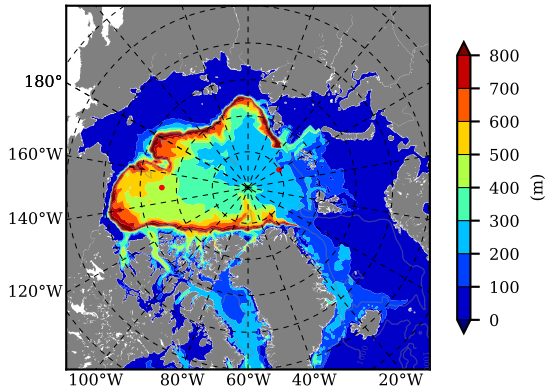

NEMO420 AW Max Temp over
2006

AW Max Temp from
PHC 3.0

NEMO420 AW Max Temp depth

AW Max Temp depth from
PHC 3.0