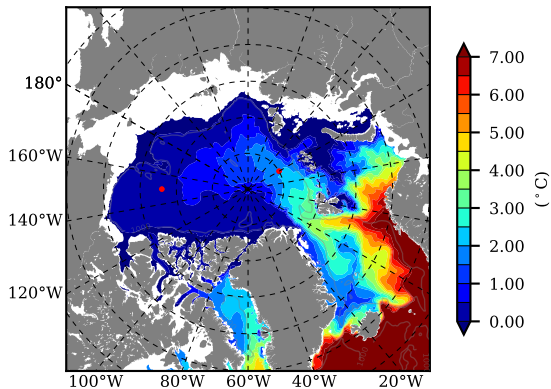

NEMO420 AW Max Temp over
2007

AW Max Temp from
PHC 3.0

NEMO420 AW Max Temp depth

AW Max Temp depth from
PHC 3.0