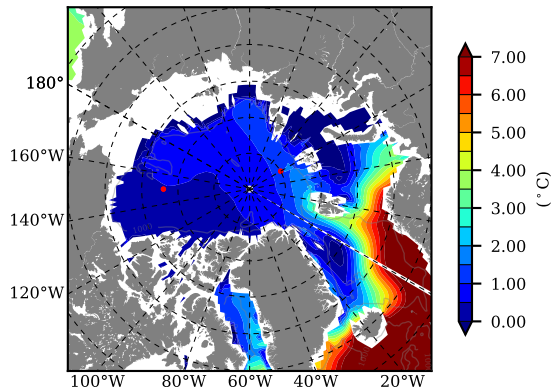

NEMO420 AW Max Temp over
2007

AW Max Temp from
PHC 3.0

NEMO420 AW Max Temp depth

AW Max Temp depth from
PHC 3.0