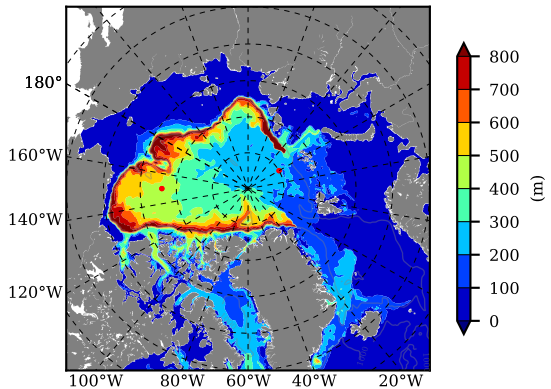

NEMO420 AW Max Temp over
2007

AW Max Temp from
PHC 3.0

NEMO420 AW Max Temp depth

AW Max Temp depth from
PHC 3.0