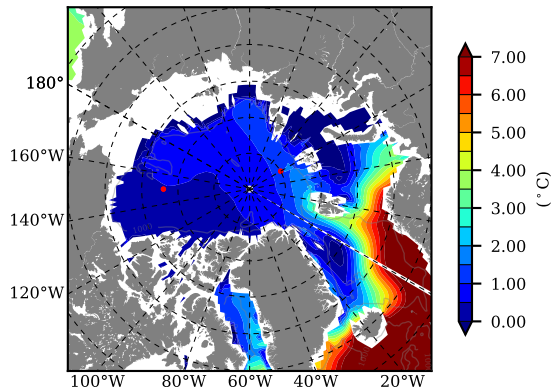

NEMO420 AW Max Temp over  
2008

AW Max Temp from  
PHC 3.0

NEMO420 AW Max Temp depth

AW Max Temp depth from  
PHC 3.0