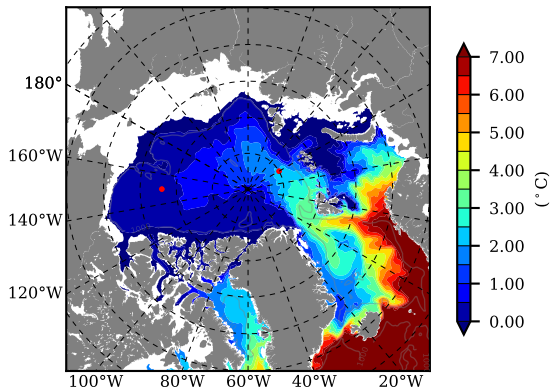

NEMO420 AW Max Temp over  
2008

AW Max Temp from  
PHC 3.0

NEMO420 AW Max Temp depth

AW Max Temp depth from  
PHC 3.0