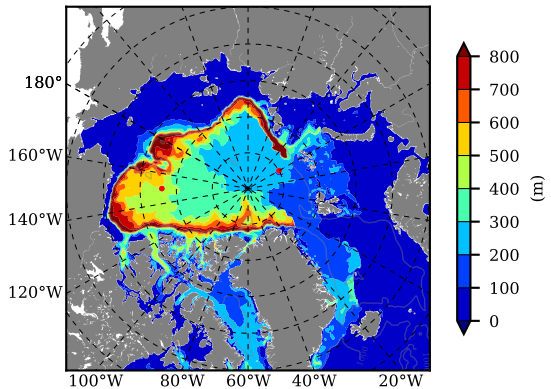

NEMO420 AW Max Temp over  
2008

AW Max Temp from  
PHC 3.0

NEMO420 AW Max Temp depth

AW Max Temp depth from  
PHC 3.0