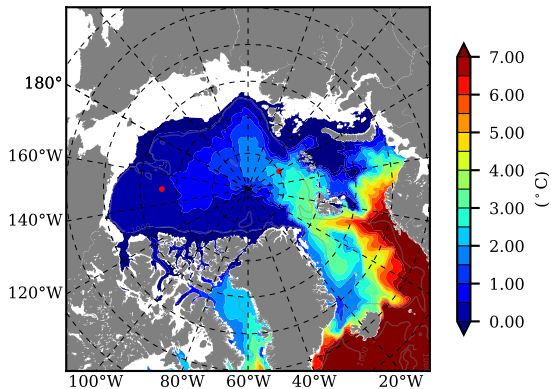

NEMO420 AW Max Temp over  
2009

AW Max Temp from  
PHC 3.0

NEMO420 AW Max Temp depth

AW Max Temp depth from  
PHC 3.0