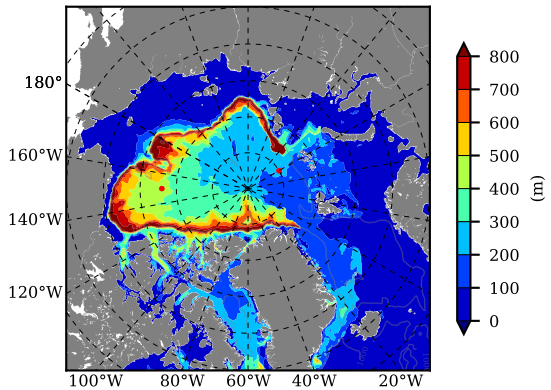

NEMO420 AW Max Temp over  
2009

AW Max Temp from  
PHC 3.0

NEMO420 AW Max Temp depth

AW Max Temp depth from  
PHC 3.0