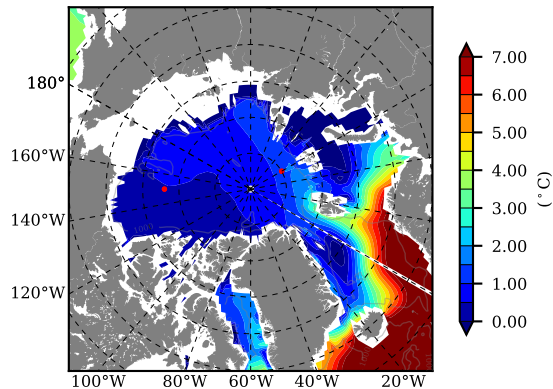

NEMO420 AW Max Temp over
2010

AW Max Temp from
PHC 3.0

NEMO420 AW Max Temp depth

AW Max Temp depth from
PHC 3.0