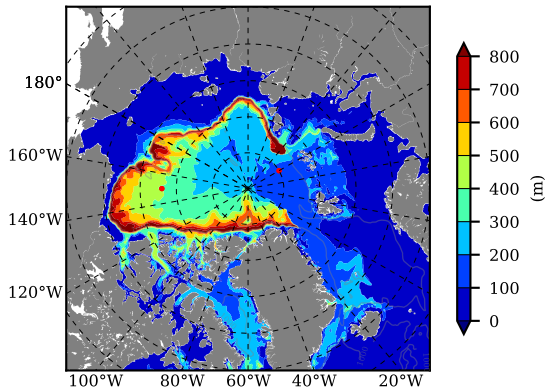

NEMO420 AW Max Temp over
2010

AW Max Temp from
PHC 3.0

NEMO420 AW Max Temp depth

AW Max Temp depth from
PHC 3.0