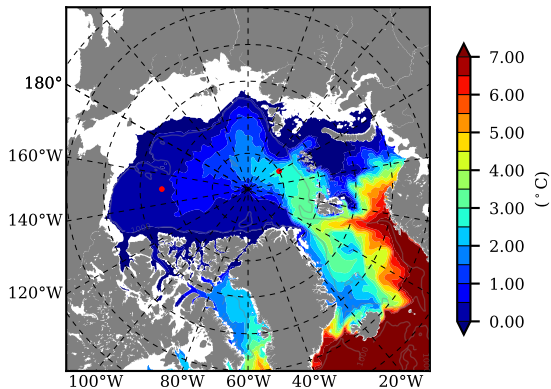

NEMO420 AW Max Temp over
2010

AW Max Temp from
PHC 3.0

NEMO420 AW Max Temp depth

AW Max Temp depth from
PHC 3.0