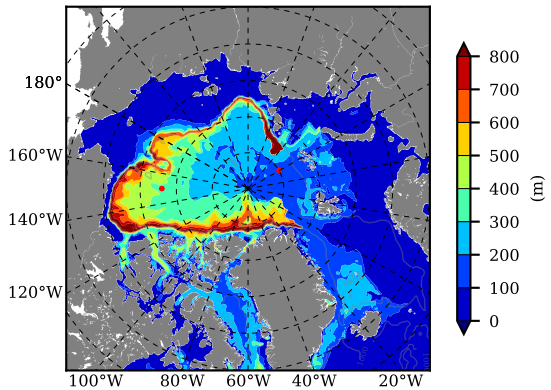

NEMO420 AW Max Temp over  
2011

AW Max Temp from  
PHC 3.0

NEMO420 AW Max Temp depth

AW Max Temp depth from  
PHC 3.0