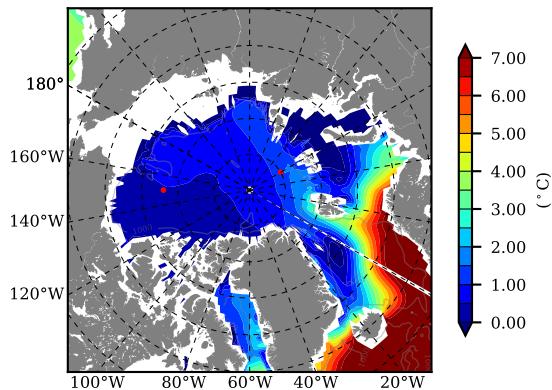

NEMO420 AW Max Temp over  
2011

AW Max Temp from  
PHC 3.0

NEMO420 AW Max Temp depth

AW Max Temp depth from  
PHC 3.0