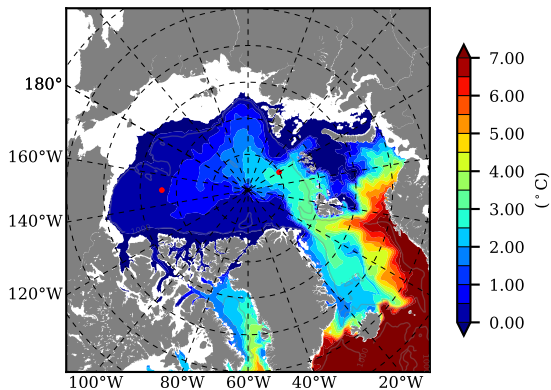

NEMO420 AW Max Temp over  
2011

AW Max Temp from  
PHC 3.0

NEMO420 AW Max Temp depth

AW Max Temp depth from  
PHC 3.0