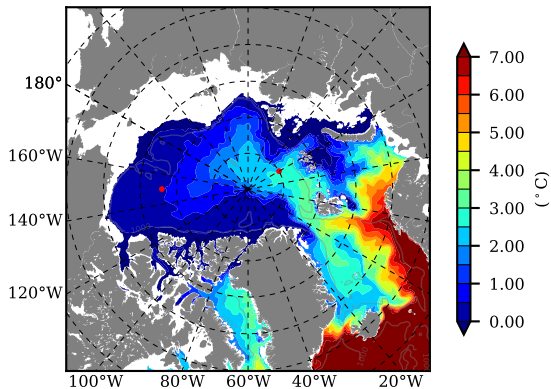

NEMO420 AW Max Temp over
2012

AW Max Temp from
PHC 3.0

NEMO420 AW Max Temp depth

AW Max Temp depth from
PHC 3.0