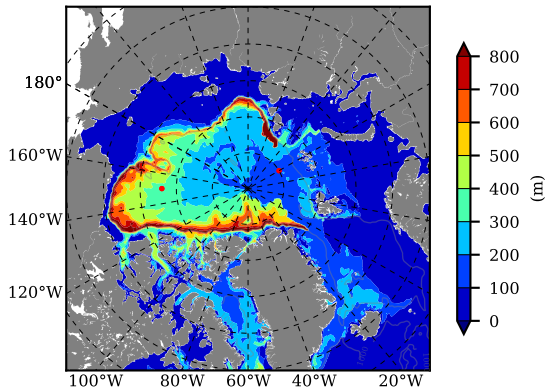

NEMO420 AW Max Temp over
2012

AW Max Temp from
PHC 3.0

NEMO420 AW Max Temp depth

AW Max Temp depth from
PHC 3.0