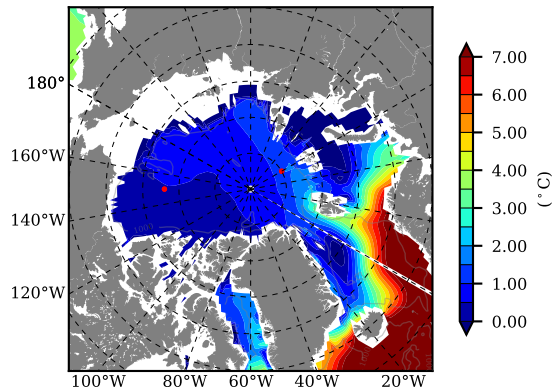

NEMO420 AW Max Temp over
2012

AW Max Temp from
PHC 3.0

NEMO420 AW Max Temp depth

AW Max Temp depth from
PHC 3.0