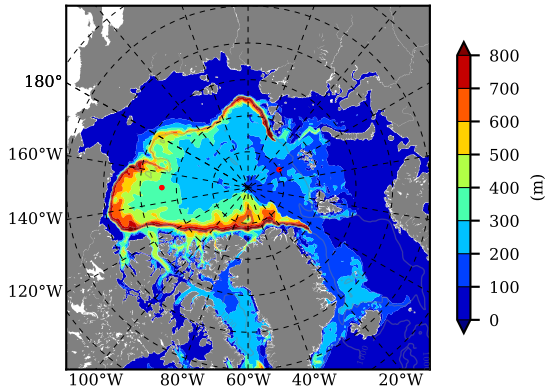

NEMO420 AW Max Temp over
2013

AW Max Temp from
PHC 3.0

NEMO420 AW Max Temp depth

AW Max Temp depth from
PHC 3.0