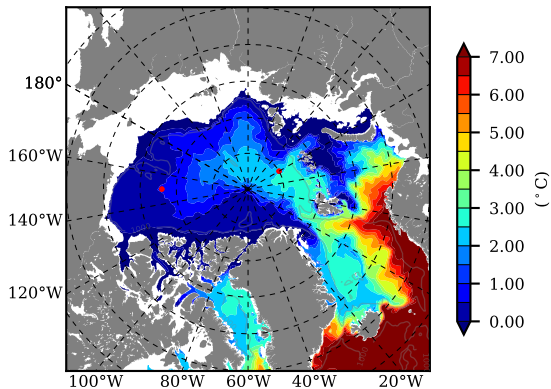

NEMO420 AW Max Temp over
2013

AW Max Temp from
PHC 3.0

NEMO420 AW Max Temp depth

AW Max Temp depth from
PHC 3.0