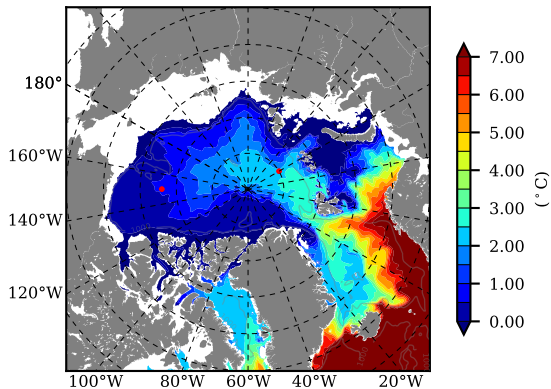

NEMO420 AW Max Temp over
2014

AW Max Temp from
PHC 3.0

NEMO420 AW Max Temp depth

AW Max Temp depth from
PHC 3.0