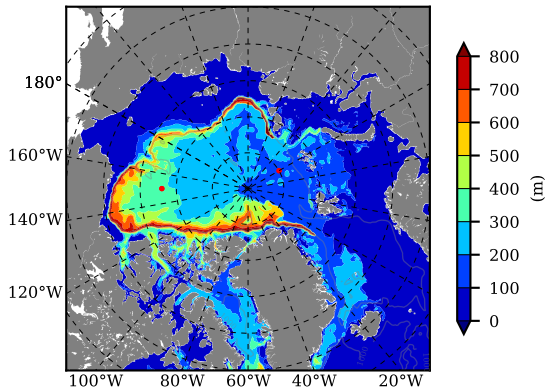

NEMO420 AW Max Temp over
2014

AW Max Temp from
PHC 3.0

NEMO420 AW Max Temp depth

AW Max Temp depth from
PHC 3.0