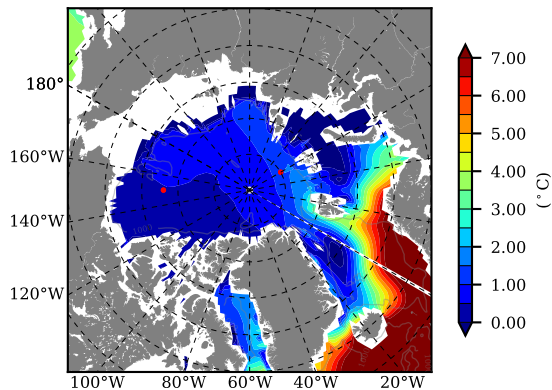

NEMO420 AW Max Temp over  
2015

AW Max Temp from  
PHC 3.0

NEMO420 AW Max Temp depth

AW Max Temp depth from  
PHC 3.0