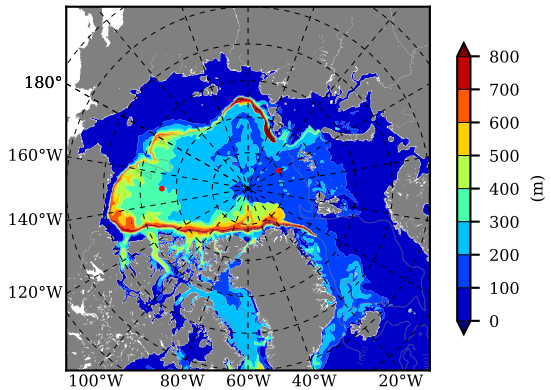

NEMO420 AW Max Temp over  
2015

AW Max Temp from  
PHC 3.0

NEMO420 AW Max Temp depth

AW Max Temp depth from  
PHC 3.0