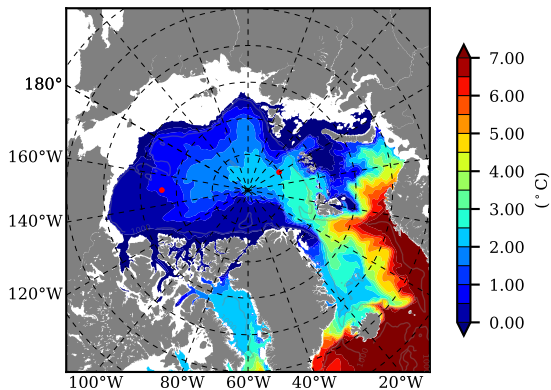

NEMO420 AW Max Temp over  
2015

AW Max Temp from  
PHC 3.0

NEMO420 AW Max Temp depth

AW Max Temp depth from  
PHC 3.0