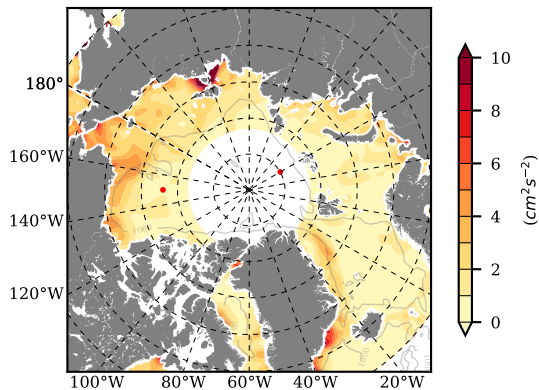

NEMO420 mean EKE @ 0 m over
2003

Mean EKE from Armitage et al. 2017
2003

mean EKE @ 97 m

mean PSI over
2003