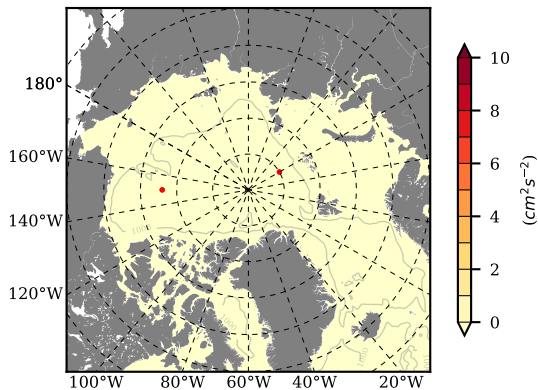

NEMO420 mean EKE @ 0 m over
2003

Mean EKE from Armitage et al. 2017
2003

mean EKE @ 97 m

mean PSI over
2003