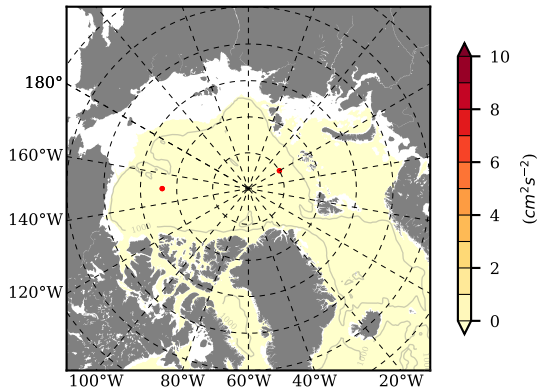

NEMO420 mean EKE @ 0 m over
2003

Mean EKE from Armitage et al. 2017
2003

mean EKE @ 97 m

mean PSI over
2003