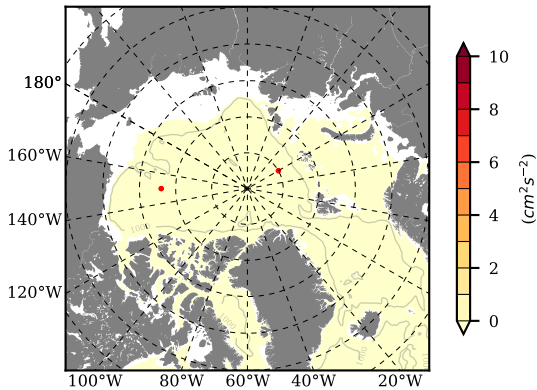

NEMO420 mean EKE @ 0 m over
2004

Mean EKE from Armitage et al. 2017
2004

mean EKE @ 97 m

mean PSI over
2004