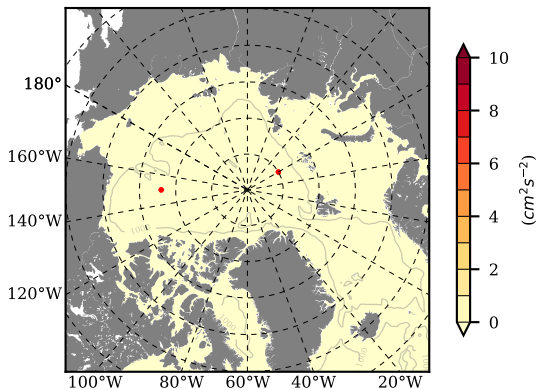

NEMO420 mean EKE @ 0 m over
2004

Mean EKE from Armitage et al. 2017
2004

mean EKE @ 97 m

mean PSI over
2004