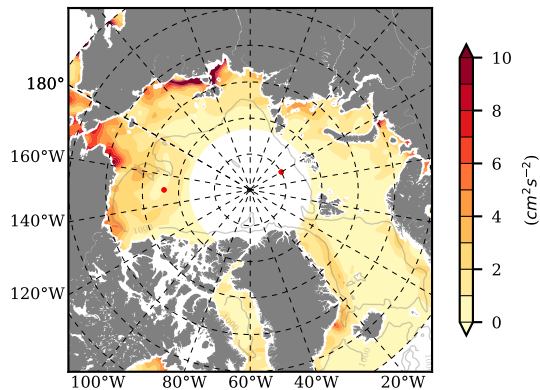

NEMO420 mean EKE @ 0 m over
2004

Mean EKE from Armitage et al. 2017
2004

mean EKE @ 97 m

mean PSI over
2004