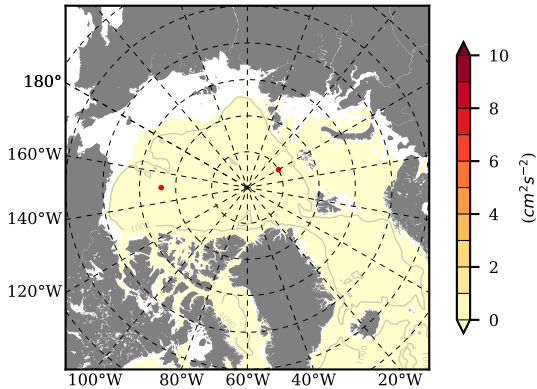

NEMO420 mean EKE @ 0 m over
2007

Mean EKE from Armitage et al. 2017
2007

mean EKE @ 97 m

mean PSI over
2007