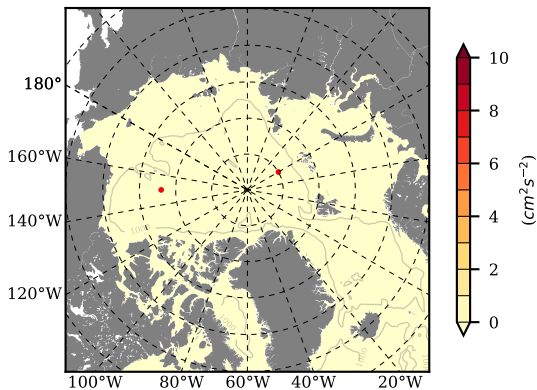

NEMO420 mean EKE @ 0 m over
2007

Mean EKE from Armitage et al. 2017
2007

mean EKE @ 97 m

mean PSI over
2007