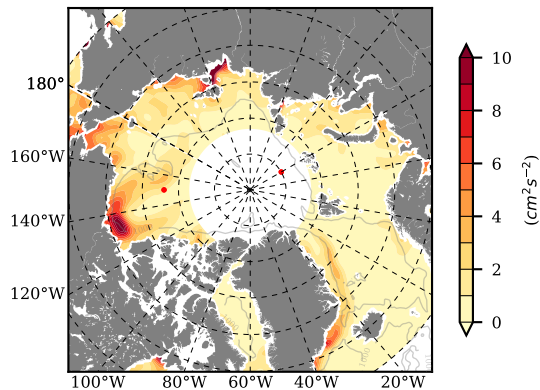

NEMO420 mean EKE @ 0 m over
2007

Mean EKE from Armitage et al. 2017
2007

mean EKE @ 97 m

mean PSI over
2007