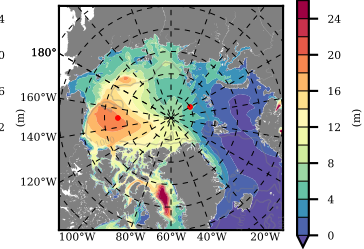

NEMO420 mean FWC (m) over 1979

Mean FWC (m) from BG Obs Sys. (Proshutinsky et al. GRL2018) over year 2003-2017

Mean FWC (m) from Init State

NEMO420 mean SSH anomaly

Mean DOT from Armitage et al. 2017 2003-2014