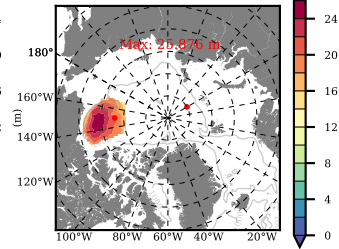

NEMO420 mean FWC (m) over 1979

Mean FWC (m) from BG Obs Sys. (Proshutinsky et al. GRL2018) over year 2003-2017

Mean FWC (m) from Init State

NEMO420 mean SSH anomaly

Mean DOT from Armitage et al. 2017 2003-2014