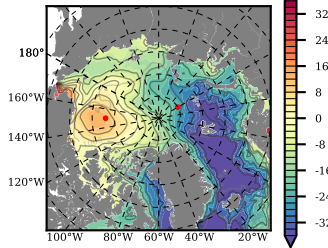

NEMO420 mean FWC (m) over 1979

Mean FWC (m) from BG Obs Sys. (Proshutinsky et al. GRL2018) over year 2003-2017

Mean FWC (m) from Init State

NEMO420 mean SSH anomaly

Mean DOT from Armitage et al. 2017 2003-2014