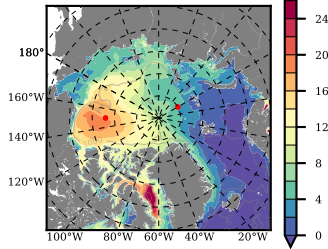

NEMO420 mean FWC (m) over 1979

Mean FWC (m) from BG Obs Sys. (Proshutinsky et al. GRL2018) over year 2003-2017

Mean FWC (m) from Init State

NEMO420 mean SSH anomaly

Mean DOT from Armitage et al. 2017 2003-2014