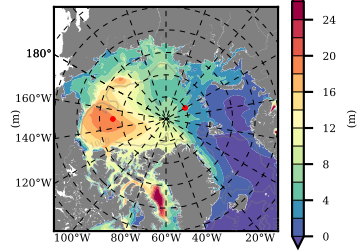

NEMO420 mean FWC (m) over 1980

Mean FWC (m) from BG Obs Sys. (Proshutinsky et al. GRL2018) over year 2003-2017

Mean FWC (m) from Init State

NEMO420 mean SSH anomaly

Mean DOT from Armitage et al. 2017 2003-2014