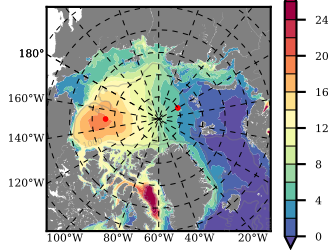

NEMO420 mean FWC (m) over 1980

Mean FWC (m) from BG Obs Sys. (Proshutinsky et al. GRL2018) over year 2003-2017

Mean FWC (m) from Init State

NEMO420 mean SSH anomaly

Mean DOT from Armitage et al. 2017 2003-2014