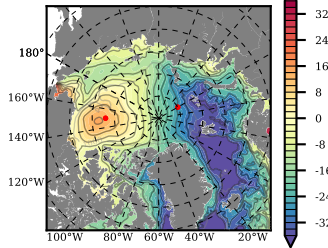

NEMO420 mean FWC (m) over 1980

Mean FWC (m) from BG Obs Sys. (Proshutinsky et al. GRL2018) over year 2003-2017

Mean FWC (m) from Init State

NEMO420 mean SSH anomaly

Mean DOT from Armitage et al. 2017 2003-2014