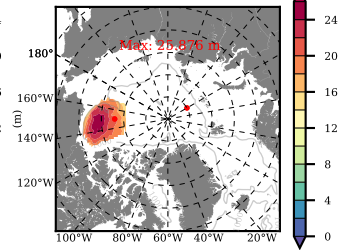

NEMO420 mean FWC (m) over 1980

Mean FWC (m) from BG Obs Sys. (Proshutinsky et al. GRL2018) over year 2003-2017

Mean FWC (m) from Init State

NEMO420 mean SSH anomaly

Mean DOT from Armitage et al. 2017 2003-2014