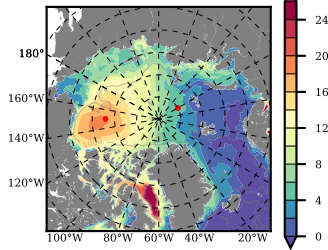

NEMO420 mean FWC (m) over 1981

Mean FWC (m) from BG Obs Sys. (Proshutinsky et al. GRL2018) over year 2003-2017

Mean FWC (m) from Init State

NEMO420 mean SSH anomaly

Mean DOT from Armitage et al. 2017 2003-2014