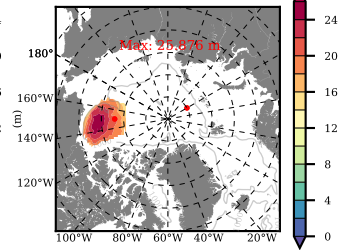

NEMO420 mean FWC (m) over 1981

Mean FWC (m) from BG Obs Sys. (Proshutinsky et al. GRL2018) over year 2003-2017

Mean FWC (m) from Init State

NEMO420 mean SSH anomaly

Mean DOT from Armitage et al. 2017 2003-2014