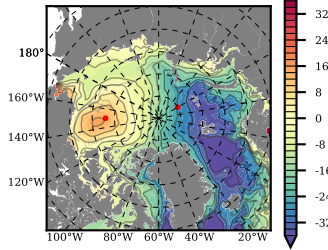

NEMO420 mean FWC (m) over 1981

Mean FWC (m) from BG Obs Sys. (Proshutinsky et al. GRL2018) over year 2003-2017

Mean FWC (m) from Init State

NEMO420 mean SSH anomaly

Mean DOT from Armitage et al. 2017 2003-2014