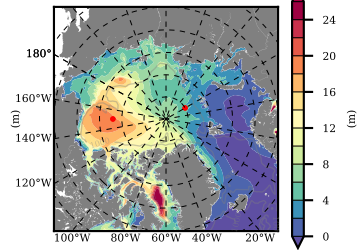

NEMO420 mean FWC (m) over 1981

Mean FWC (m) from BG Obs Sys. (Proshutinsky et al. GRL2018) over year 2003-2017

Mean FWC (m) from Init State

NEMO420 mean SSH anomaly

Mean DOT from Armitage et al. 2017 2003-2014