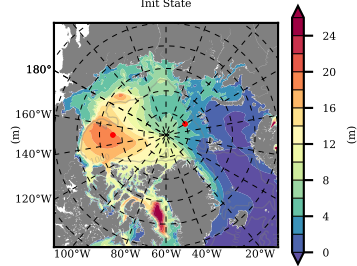

NEMO420 mean FWC (m) over 1982

Mean FWC (m) from BG Obs Sys. (Proshutinsky et al. GRL2018) over year 2003-2017

Mean FWC (m) from Init State

NEMO420 mean SSH anomaly

Mean DOT from Armitage et al. 2017 2003-2014