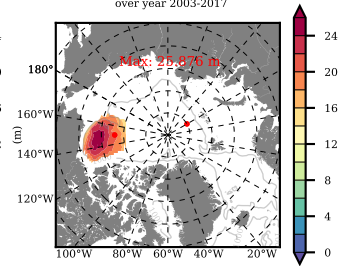

NEMO420 mean FWC (m) over 1982

Mean FWC (m) from BG Obs Sys. (Proshutinsky et al. GRL2018) over year 2003-2017

Mean FWC (m) from Init State

NEMO420 mean SSH anomaly

Mean DOT from Armitage et al. 2017 2003-2014