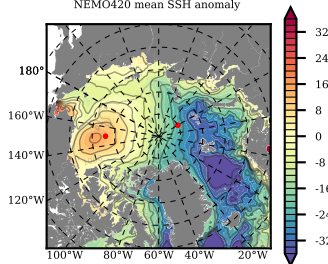

NEMO420 mean FWC (m) over 1982

Mean FWC (m) from BG Obs Sys. (Proshutinsky et al. GRL2018) over year 2003-2017

Mean FWC (m) from Init State

NEMO420 mean SSH anomaly

Mean DOT from Armitage et al. 2017 2003-2014