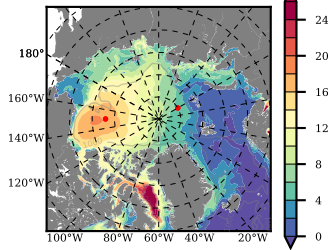

NEMO420 mean FWC (m) over 1982

Mean FWC (m) from BG Obs Sys. (Proshutinsky et al. GRL2018) over year 2003-2017

Mean FWC (m) from Init State

NEMO420 mean SSH anomaly

Mean DOT from Armitage et al. 2017 2003-2014