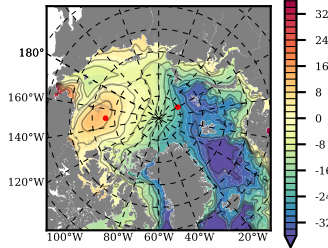

NEMO420 mean FWC (m) over 1983

Mean FWC (m) from BG Obs Sys. (Proshutinsky et al. GRL2018) over year 2003-2017

Mean FWC (m) from Init State

NEMO420 mean SSH anomaly

Mean DOT from Armitage et al. 2017 2003-2014