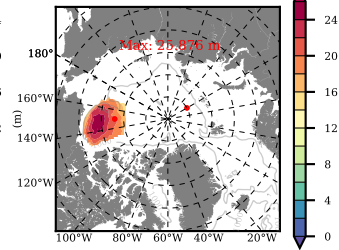

NEMO420 mean FWC (m) over 1983

Mean FWC (m) from BG Obs Sys. (Proshutinsky et al. GRL2018) over year 2003-2017

Mean FWC (m) from Init State

NEMO420 mean SSH anomaly

Mean DOT from Armitage et al. 2017 2003-2014