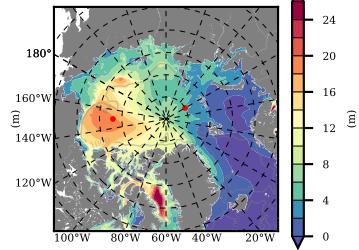

NEMO420 mean FWC (m) over 1983

Mean FWC (m) from BG Obs Sys. (Proshutinsky et al. GRL2018) over year 2003-2017

Mean FWC (m) from Init State

NEMO420 mean SSH anomaly

Mean DOT from Armitage et al. 2017 2003-2014