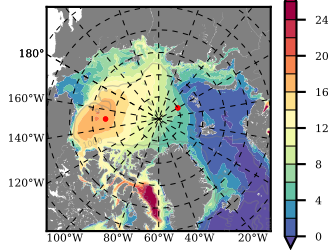

NEMO420 mean FWC (m) over 1983

Mean FWC (m) from BG Obs Sys. (Proshutinsky et al. GRL2018) over year 2003-2017

Mean FWC (m) from Init State

NEMO420 mean SSH anomaly

Mean DOT from Armitage et al. 2017 2003-2014