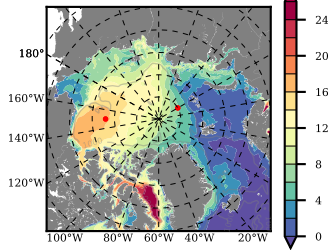

NEMO420 mean FWC (m) over 1984

Mean FWC (m) from BG Obs Sys. (Proshutinsky et al. GRL2018) over year 2003-2017

Mean FWC (m) from Init State

NEMO420 mean SSH anomaly

Mean DOT from Armitage et al. 2017 2003-2014