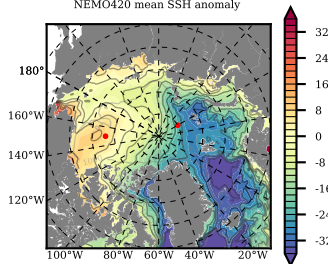

NEMO420 mean FWC (m) over 1984

Mean FWC (m) from BG Obs Sys. (Proshutinsky et al. GRL2018) over year 2003-2017

Mean FWC (m) from Init State

NEMO420 mean SSH anomaly

Mean DOT from Armitage et al. 2017 2003-2014