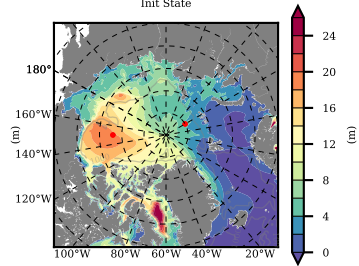

NEMO420 mean FWC (m) over 1984

Mean FWC (m) from BG Obs Sys. (Proshutinsky et al. GRL2018) over year 2003-2017

Mean FWC (m) from Init State

NEMO420 mean SSH anomaly

Mean DOT from Armitage et al. 2017 2003-2014