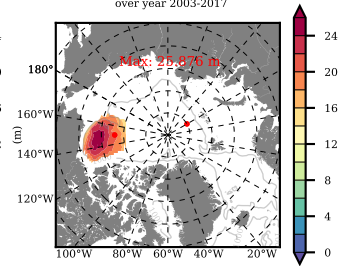

NEMO420 mean FWC (m) over 1984

Mean FWC (m) from BG Obs Sys. (Proshutinsky et al. GRL2018) over year 2003-2017

Mean FWC (m) from Init State

NEMO420 mean SSH anomaly

Mean DOT from Armitage et al. 2017 2003-2014