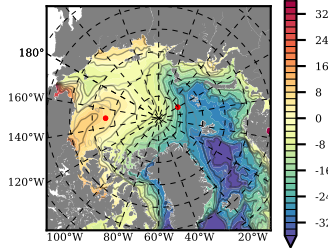

NEMO420 mean FWC (m) over 1985

Mean FWC (m) from BG Obs Sys. (Proshutinsky et al. GRL2018) over year 2003-2017

Mean FWC (m) from Init State

NEMO420 mean SSH anomaly

Mean DOT from Armitage et al. 2017 2003-2014