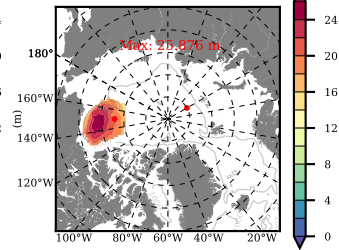

NEMO420 mean FWC (m) over 1985

Mean FWC (m) from BG Obs Sys. (Proshutinsky et al. GRL2018) over year 2003-2017

Mean FWC (m) from Init State

NEMO420 mean SSH anomaly

Mean DOT from Armitage et al. 2017 2003-2014