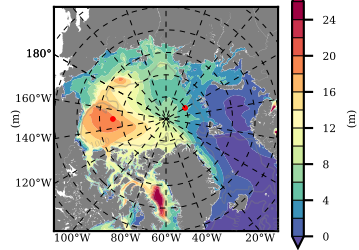

NEMO420 mean FWC (m) over 1985

Mean FWC (m) from BG Obs Sys. (Proshutinsky et al. GRL2018) over year 2003-2017

Mean FWC (m) from Init State

NEMO420 mean SSH anomaly

Mean DOT from Armitage et al. 2017 2003-2014