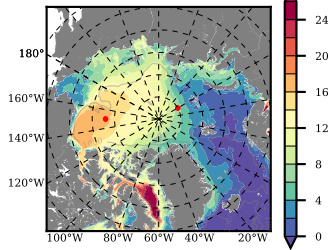

NEMO420 mean FWC (m) over 1985

Mean FWC (m) from BG Obs Sys. (Proshutinsky et al. GRL2018) over year 2003-2017

Mean FWC (m) from Init State

NEMO420 mean SSH anomaly

Mean DOT from Armitage et al. 2017 2003-2014