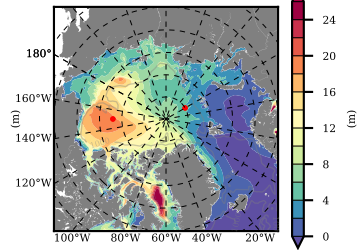

NEMO420 mean FWC (m) over 1986

Mean FWC (m) from BG Obs Sys. (Proshutinsky et al. GRL2018) over year 2003-2017

Mean FWC (m) from Init State

NEMO420 mean SSH anomaly

Mean DOT from Armitage et al. 2017 2003-2014