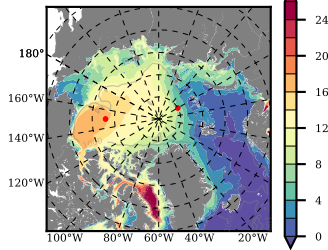

NEMO420 mean FWC (m) over 1986

Mean FWC (m) from BG Obs Sys. (Proshutinsky et al. GRL2018) over year 2003-2017

Mean FWC (m) from Init State

NEMO420 mean SSH anomaly

Mean DOT from Armitage et al. 2017 2003-2014