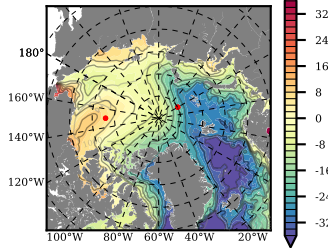

NEMO420 mean FWC (m) over 1986

Mean FWC (m) from BG Obs Sys. (Proshutinsky et al. GRL2018) over year 2003-2017

Mean FWC (m) from Init State

NEMO420 mean SSH anomaly

Mean DOT from Armitage et al. 2017 2003-2014