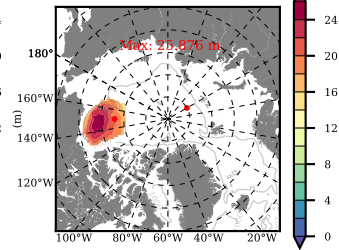

NEMO420 mean FWC (m) over 1986

Mean FWC (m) from BG Obs Sys. (Proshutinsky et al. GRL2018) over year 2003-2017

Mean FWC (m) from Init State

NEMO420 mean SSH anomaly

Mean DOT from Armitage et al. 2017 2003-2014