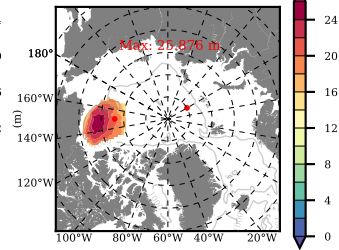

NEMO420 mean FWC (m) over 1987

Mean FWC (m) from BG Obs Sys. (Proshutinsky et al. GRL2018) over year 2003-2017

Mean FWC (m) from Init State

NEMO420 mean SSH anomaly

Mean DOT from Armitage et al. 2017 2003-2014