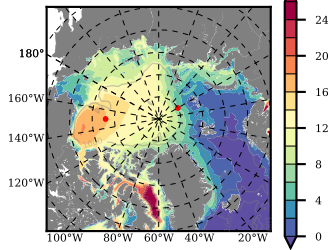

NEMO420 mean FWC (m) over 1987

Mean FWC (m) from BG Obs Sys. (Proshutinsky et al. GRL2018) over year 2003-2017

Mean FWC (m) from Init State

NEMO420 mean SSH anomaly

Mean DOT from Armitage et al. 2017 2003-2014