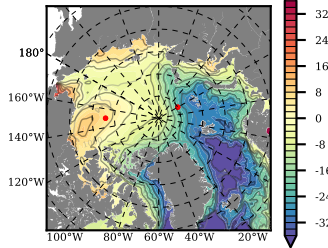

NEMO420 mean FWC (m) over 1987

Mean FWC (m) from BG Obs Sys. (Proshutinsky et al. GRL2018) over year 2003-2017

Mean FWC (m) from Init State

NEMO420 mean SSH anomaly

Mean DOT from Armitage et al. 2017 2003-2014