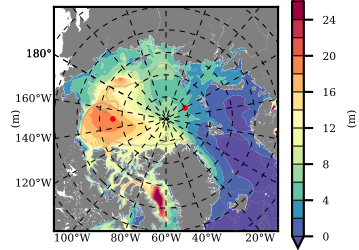

NEMO420 mean FWC (m) over 1987

Mean FWC (m) from BG Obs Sys. (Proshutinsky et al. GRL2018) over year 2003-2017

Mean FWC (m) from Init State

NEMO420 mean SSH anomaly

Mean DOT from Armitage et al. 2017 2003-2014