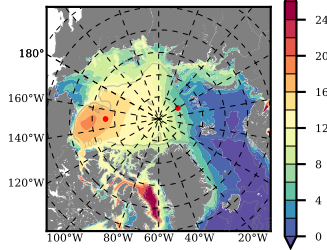

NEMO420 mean FWC (m) over 1988

Mean FWC (m) from BG Obs Sys. (Proshutinsky et al. GRL2018) over year 2003-2017

Mean FWC (m) from Init State

NEMO420 mean SSH anomaly

Mean DOT from Armitage et al. 2017 2003-2014