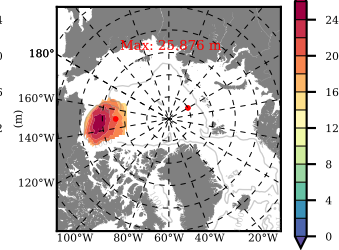

NEMO420 mean FWC (m) over 1988

Mean FWC (m) from BG Obs Sys. (Proshutinsky et al. GRL2018) over year 2003-2017

Mean FWC (m) from Init State

NEMO420 mean SSH anomaly

Mean DOT from Armitage et al. 2017 2003-2014