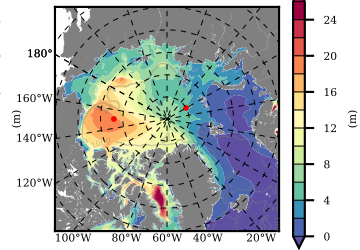

NEMO420 mean FWC (m) over 1988

Mean FWC (m) from BG Obs Sys. (Proshutinsky et al. GRL2018) over year 2003-2017

Mean FWC (m) from Init State

NEMO420 mean SSH anomaly

Mean DOT from Armitage et al. 2017 2003-2014