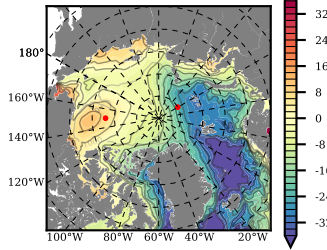

NEMO420 mean FWC (m) over 1988

Mean FWC (m) from BG Obs Sys. (Proshutinsky et al. GRL2018) over year 2003-2017

Mean FWC (m) from Init State

NEMO420 mean SSH anomaly

Mean DOT from Armitage et al. 2017 2003-2014