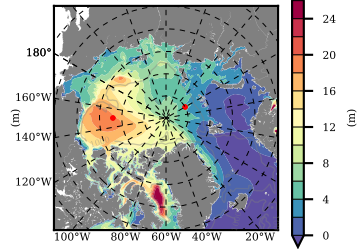

NEMO420 mean FWC (m) over 1989

Mean FWC (m) from BG Obs Sys. (Proshutinsky et al. GRL2018) over year 2003-2017

Mean FWC (m) from Init State

NEMO420 mean SSH anomaly

Mean DOT from Armitage et al. 2017 2003-2014