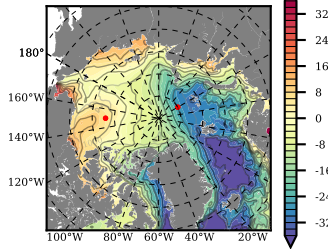

NEMO420 mean FWC (m) over 1989

Mean FWC (m) from BG Obs Sys. (Proshutinsky et al. GRL2018) over year 2003-2017

Mean FWC (m) from Init State

NEMO420 mean SSH anomaly

Mean DOT from Armitage et al. 2017 2003-2014