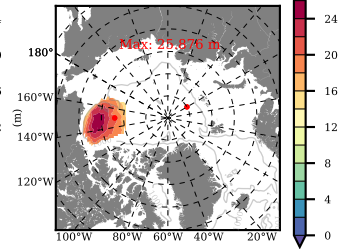

NEMO420 mean FWC (m) over 1989

Mean FWC (m) from BG Obs Sys. (Proshutinsky et al. GRL2018) over year 2003-2017

Mean FWC (m) from Init State

NEMO420 mean SSH anomaly

Mean DOT from Armitage et al. 2017 2003-2014