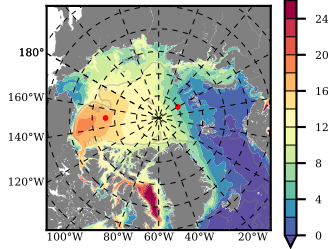

NEMO420 mean FWC (m) over 1989

Mean FWC (m) from BG Obs Sys. (Proshutinsky et al. GRL2018) over year 2003-2017

Mean FWC (m) from Init State

NEMO420 mean SSH anomaly

Mean DOT from Armitage et al. 2017 2003-2014