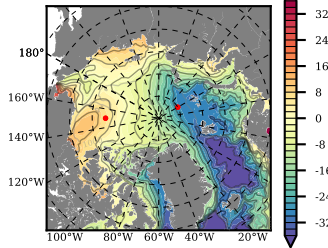

NEMO420 mean FWC (m) over 1990

Mean FWC (m) from BG Obs Sys. (Proshutinsky et al. GRL2018) over year 2003-2017

Mean FWC (m) from Init State

NEMO420 mean SSH anomaly

Mean DOT from Armitage et al. 2017 2003-2014