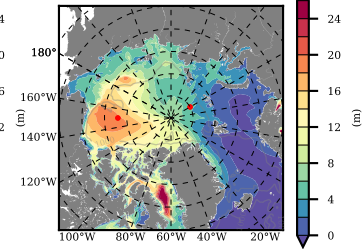

NEMO420 mean FWC (m) over 1990

Mean FWC (m) from BG Obs Sys. (Proshutinsky et al. GRL2018) over year 2003-2017

Mean FWC (m) from Init State

NEMO420 mean SSH anomaly

Mean DOT from Armitage et al. 2017 2003-2014