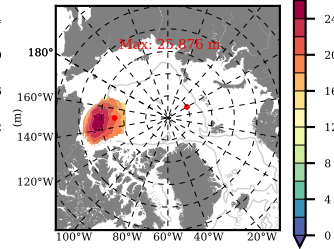

NEMO420 mean FWC (m) over 1990

Mean FWC (m) from BG Obs Sys. (Proshutinsky et al. GRL2018) over year 2003-2017

Mean FWC (m) from Init State

NEMO420 mean SSH anomaly

Mean DOT from Armitage et al. 2017 2003-2014