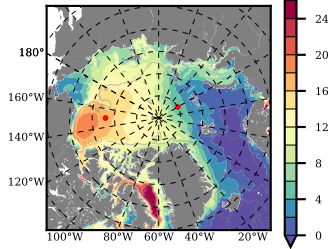

NEMO420 mean FWC (m) over 1990

Mean FWC (m) from BG Obs Sys. (Proshutinsky et al. GRL2018) over year 2003-2017

Mean FWC (m) from Init State

NEMO420 mean SSH anomaly

Mean DOT from Armitage et al. 2017 2003-2014