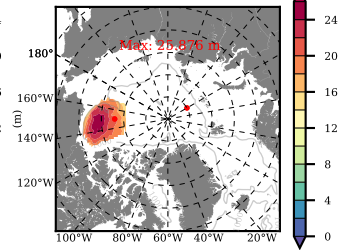

NEMO420 mean FWC (m) over 1991

Mean FWC (m) from BG Obs Sys. (Proshutinsky et al. GRL2018) over year 2003-2017

Mean FWC (m) from Init State

NEMO420 mean SSH anomaly

Mean DOT from Armitage et al. 2017 2003-2014