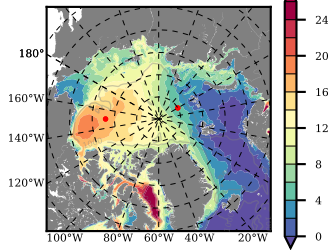

NEMO420 mean FWC (m) over 1991

Mean FWC (m) from BG Obs Sys. (Proshutinsky et al. GRL2018) over year 2003-2017

Mean FWC (m) from Init State

NEMO420 mean SSH anomaly

Mean DOT from Armitage et al. 2017 2003-2014