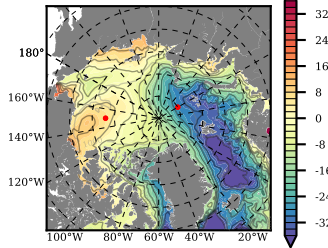

NEMO420 mean FWC (m) over 1991

Mean FWC (m) from BG Obs Sys. (Proshutinsky et al. GRL2018) over year 2003-2017

Mean FWC (m) from Init State

NEMO420 mean SSH anomaly

Mean DOT from Armitage et al. 2017 2003-2014