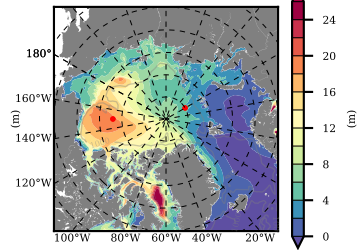

NEMO420 mean FWC (m) over 1991

Mean FWC (m) from BG Obs Sys. (Proshutinsky et al. GRL2018) over year 2003-2017

Mean FWC (m) from Init State

NEMO420 mean SSH anomaly

Mean DOT from Armitage et al. 2017 2003-2014