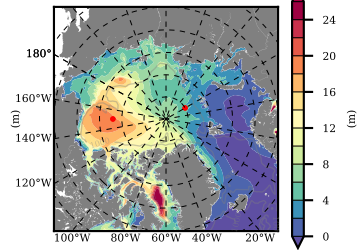

NEMO420 mean FWC (m) over 1992

Mean FWC (m) from BG Obs Sys. (Proshutinsky et al. GRL2018) over year 2003-2017

Mean FWC (m) from Init State

NEMO420 mean SSH anomaly

Mean DOT from Armitage et al. 2017 2003-2014