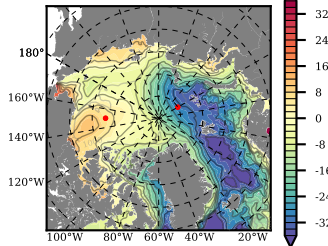

NEMO420 mean FWC (m) over 1992

Mean FWC (m) from BG Obs Sys. (Proshutinsky et al. GRL2018) over year 2003-2017

Mean FWC (m) from Init State

NEMO420 mean SSH anomaly

Mean DOT from Armitage et al. 2017 2003-2014