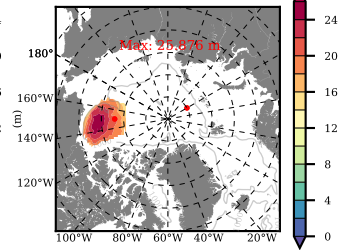

NEMO420 mean FWC (m) over 1992

Mean FWC (m) from BG Obs Sys. (Proshutinsky et al. GRL2018) over year 2003-2017

Mean FWC (m) from Init State

NEMO420 mean SSH anomaly

Mean DOT from Armitage et al. 2017 2003-2014