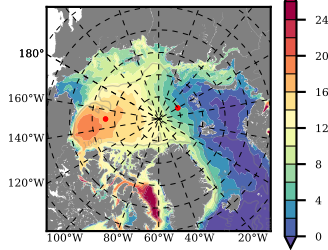

NEMO420 mean FWC (m) over 1992

Mean FWC (m) from BG Obs Sys. (Proshutinsky et al. GRL2018) over year 2003-2017

Mean FWC (m) from Init State

NEMO420 mean SSH anomaly

Mean DOT from Armitage et al. 2017 2003-2014