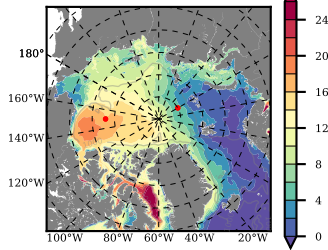

NEMO420 mean FWC (m) over 1993

Mean FWC (m) from BG Obs Sys. (Proshutinsky et al. GRL2018) over year 2003-2017

Mean FWC (m) from Init State

NEMO420 mean SSH anomaly

Mean DOT from Armitage et al. 2017 2003-2014