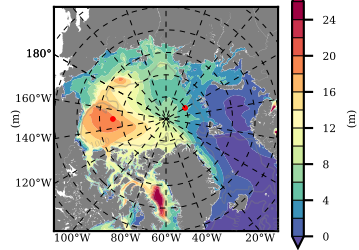

NEMO420 mean FWC (m) over 1993

Mean FWC (m) from BG Obs Sys. (Proshutinsky et al. GRL2018) over year 2003-2017

Mean FWC (m) from Init State

NEMO420 mean SSH anomaly

Mean DOT from Armitage et al. 2017 2003-2014