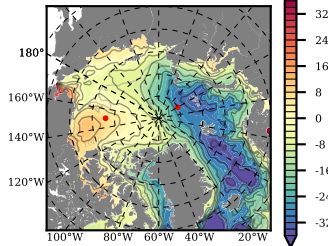

NEMO420 mean FWC (m) over 1993

Mean FWC (m) from BG Obs Sys. (Proshutinsky et al. GRL2018) over year 2003-2017

Mean FWC (m) from Init State

NEMO420 mean SSH anomaly

Mean DOT from Armitage et al. 2017 2003-2014