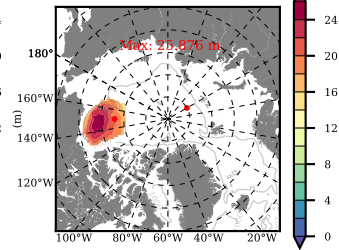

NEMO420 mean FWC (m) over 1993

Mean FWC (m) from BG Obs Sys. (Proshutinsky et al. GRL2018) over year 2003-2017

Mean FWC (m) from Init State

NEMO420 mean SSH anomaly

Mean DOT from Armitage et al. 2017 2003-2014