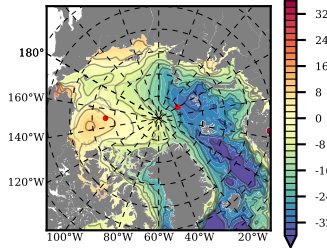

NEMO420 mean FWC (m) over 1994

Mean FWC (m) from BG Obs Sys. (Proshutinsky et al. GRL2018) over year 2003-2017

Mean FWC (m) from Init State

NEMO420 mean SSH anomaly

Mean DOT from Armitage et al. 2017 2003-2014