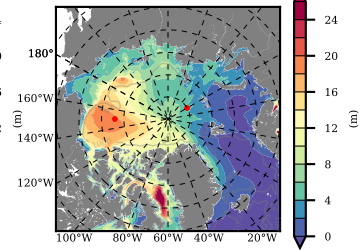

NEMO420 mean FWC (m) over 1994

Mean FWC (m) from BG Obs Sys. (Proshutinsky et al. GRL2018) over year 2003-2017

Mean FWC (m) from Init State

NEMO420 mean SSH anomaly

Mean DOT from Armitage et al. 2017 2003-2014