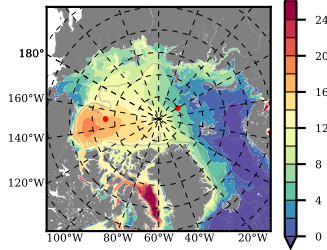

NEMO420 mean FWC (m) over 1994

Mean FWC (m) from BG Obs Sys. (Proshutinsky et al. GRL2018) over year 2003-2017

Mean FWC (m) from Init State

NEMO420 mean SSH anomaly

Mean DOT from Armitage et al. 2017 2003-2014