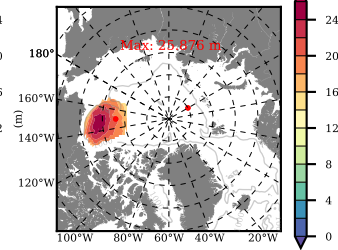

NEMO420 mean FWC (m) over 1994

Mean FWC (m) from BG Obs Sys. (Proshutinsky et al. GRL2018) over year 2003-2017

Mean FWC (m) from Init State

NEMO420 mean SSH anomaly

Mean DOT from Armitage et al. 2017 2003-2014