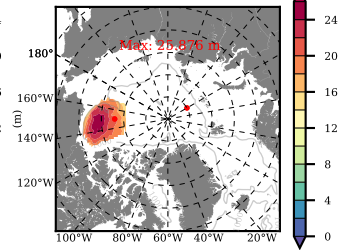

NEMO420 mean FWC (m) over 1995

Mean FWC (m) from BG Obs Sys. (Proshutinsky et al. GRL2018) over year 2003-2017

Mean FWC (m) from Init State

NEMO420 mean SSH anomaly

Mean DOT from Armitage et al. 2017 2003-2014