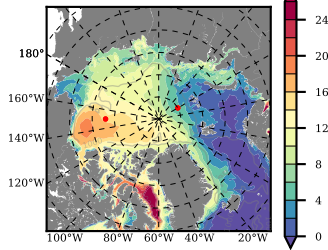

NEMO420 mean FWC (m) over 1995

Mean FWC (m) from BG Obs Sys. (Proshutinsky et al. GRL2018) over year 2003-2017

Mean FWC (m) from Init State

NEMO420 mean SSH anomaly

Mean DOT from Armitage et al. 2017 2003-2014