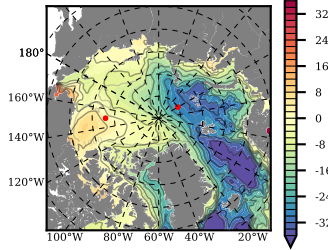

NEMO420 mean FWC (m) over 1995

Mean FWC (m) from BG Obs Sys. (Proshutinsky et al. GRL2018) over year 2003-2017

Mean FWC (m) from Init State

NEMO420 mean SSH anomaly

Mean DOT from Armitage et al. 2017 2003-2014