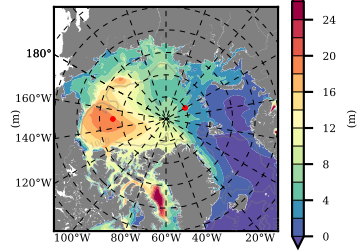

NEMO420 mean FWC (m) over 1995

Mean FWC (m) from BG Obs Sys. (Proshutinsky et al. GRL2018) over year 2003-2017

Mean FWC (m) from Init State

NEMO420 mean SSH anomaly

Mean DOT from Armitage et al. 2017 2003-2014