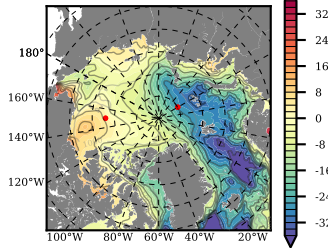

NEMO420 mean FWC (m) over 1996

Mean FWC (m) from BG Obs Sys. (Proshutinsky et al. GRL2018) over year 2003-2017

Mean FWC (m) from Init State

NEMO420 mean SSH anomaly

Mean DOT from Armitage et al. 2017 2003-2014