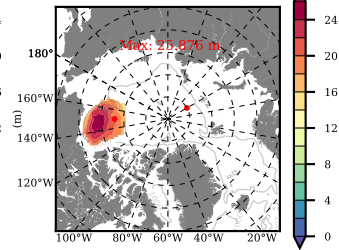

NEMO420 mean FWC (m) over 1996

Mean FWC (m) from BG Obs Sys. (Proshutinsky et al. GRL2018) over year 2003-2017

Mean FWC (m) from Init State

NEMO420 mean SSH anomaly

Mean DOT from Armitage et al. 2017 2003-2014