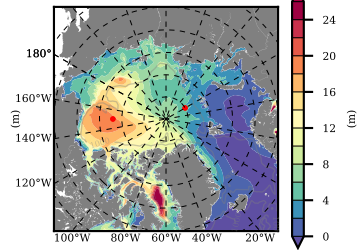

NEMO420 mean FWC (m) over 1996

Mean FWC (m) from BG Obs Sys. (Proshutinsky et al. GRL2018) over year 2003-2017

Mean FWC (m) from Init State

NEMO420 mean SSH anomaly

Mean DOT from Armitage et al. 2017 2003-2014