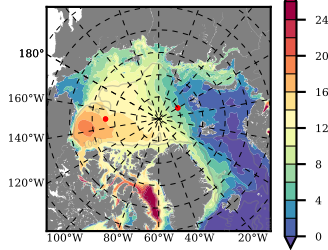

NEMO420 mean FWC (m) over 1996

Mean FWC (m) from BG Obs Sys. (Proshutinsky et al. GRL2018) over year 2003-2017

Mean FWC (m) from Init State

NEMO420 mean SSH anomaly

Mean DOT from Armitage et al. 2017 2003-2014