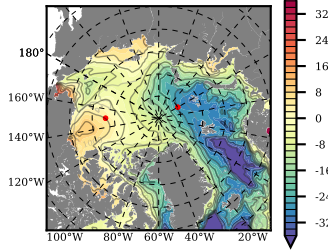

NEMO420 mean FWC (m) over 1997

Mean FWC (m) from BG Obs Sys. (Proshutinsky et al. GRL2018) over year 2003-2017

Mean FWC (m) from Init State

NEMO420 mean SSH anomaly

Mean DOT from Armitage et al. 2017 2003-2014