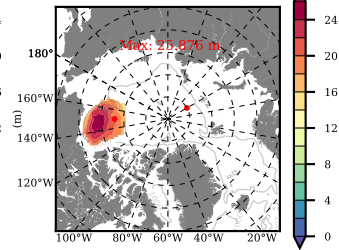

NEMO420 mean FWC (m) over 1997

Mean FWC (m) from BG Obs Sys. (Proshutinsky et al. GRL2018) over year 2003-2017

Mean FWC (m) from Init State

NEMO420 mean SSH anomaly

Mean DOT from Armitage et al. 2017 2003-2014