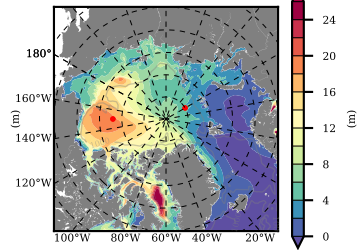

NEMO420 mean FWC (m) over 1997

Mean FWC (m) from BG Obs Sys. (Proshutinsky et al. GRL2018) over year 2003-2017

Mean FWC (m) from Init State

NEMO420 mean SSH anomaly

Mean DOT from Armitage et al. 2017 2003-2014