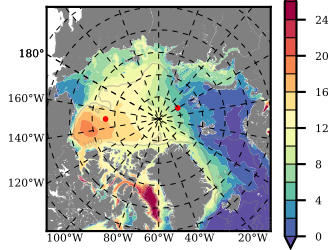

NEMO420 mean FWC (m) over 1997

Mean FWC (m) from BG Obs Sys. (Proshutinsky et al. GRL2018) over year 2003-2017

Mean FWC (m) from Init State

NEMO420 mean SSH anomaly

Mean DOT from Armitage et al. 2017 2003-2014